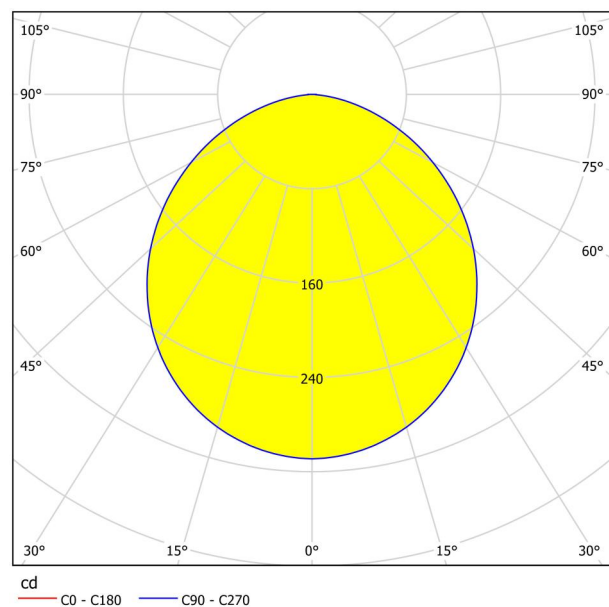

Technical Information

Protection Degree	IP44
Protection Class	2
Mains Voltage	220-240V,50/60Hz
Operation Voltage	220-240V,50/60Hz
Dimmable	No
Watt 1	11

Illuminant 1

Number of Lamp socket / Light source 1	1
Lamp socket 1	LED
Illuminant type 1	LED
Illuminant 1	Inclusive
Energy efficiency class (EEI)	E
Dimmable	No
Info changeability□light source/driver	LED + driver cannot be exchanged

THE FUNCTIONAL GUARANTEE ONLY APPLIES TO THE USE OF THE PRODUCTS IN THE PRIVATE SECTOR AND NOT TO PRODUCTS