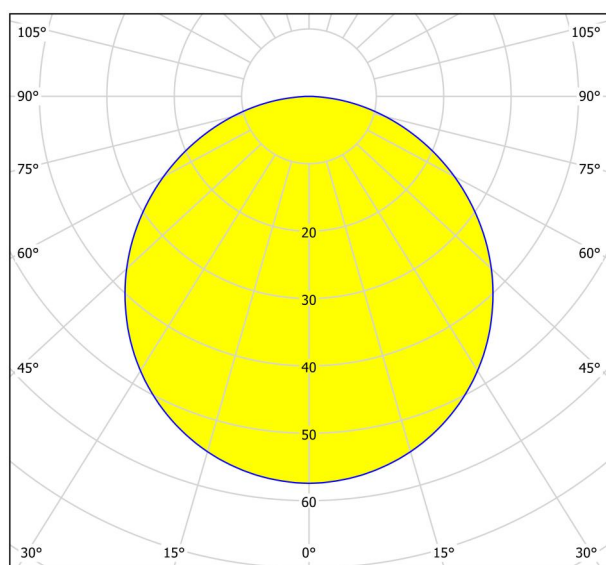

## Dimensions

Article Diameter (in mm/in)	86
Installation Depth (in mm/in)	26
Cutout (in mm/in)	75
Net Weight (in kg)	0.12

1 x  
2,7 W

1 x  
330  
lm

Ø 75

IP44

INCL.

RECESSED

cd  
— C0 - C180 — C90 - C270

**99206**  
**FUEVA 5**