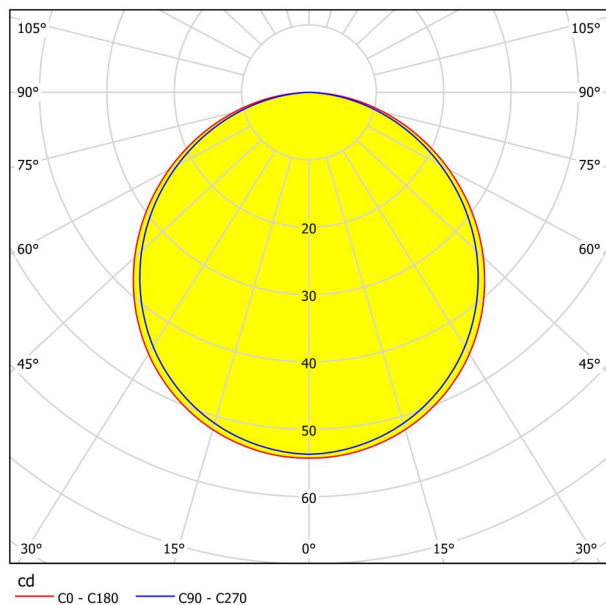

Technical Information

Protection Degree	IP44
Protection Class	2
Mains Voltage	220-240V,50/60Hz
Operation Voltage	220-240V,50/60Hz
Dimmable	No
Watt 1	2,7

Illuminant 1

Number of Lamp socket / Light source 1	1
Lamp socket 1	LED
Illuminant type 1	LED
Illuminant 1	Inclusive
Energy efficiency class (EEI)	E
Dimmable	No
Info changeability□light source/driver	LED + driver can be exchanged by a specialist

1 x
2,7 W

Ø 75 IP44

THE FUNCTIONAL GUARANTEE ONLY APPLIES TO THE USE OF THE PRODUCTS IN THE PRIVATE SECTOR AND NOT TO PRODUCTS