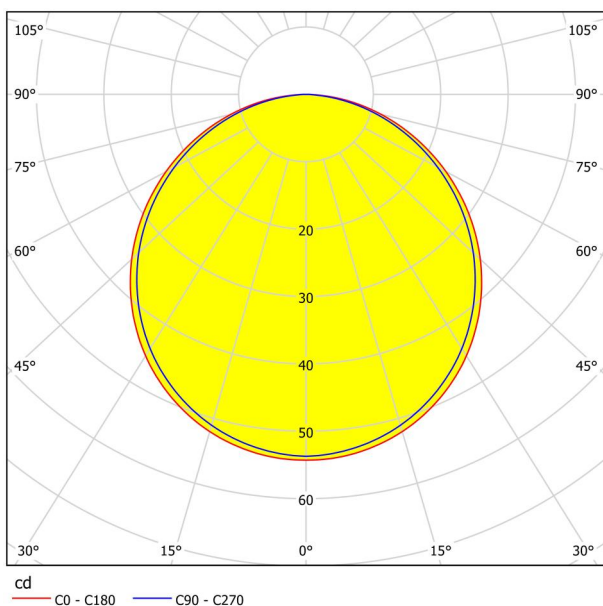

Technical Information

Protection Degree	IP44
Protection Class	2
Mains Voltage	220-240V,50/60Hz
Operation Voltage	220-240V,50/60Hz
Dimmable	No
Watt 1	2,7

Illuminant 1

Number of Lamp socket / Light source 1	1
Lamp socket 1	LED
Illuminant type 1	LED
Illuminant 1	Inclusive
Lumen each Lamp socket / Light source 1	330
Kelvin 1	3000
Light colour 1	WARM WHITE
Energy efficiency class (EEI)	E
Dimmable	No
Info changeability□light source/driver	LED + driver can be exchanged by a specialist