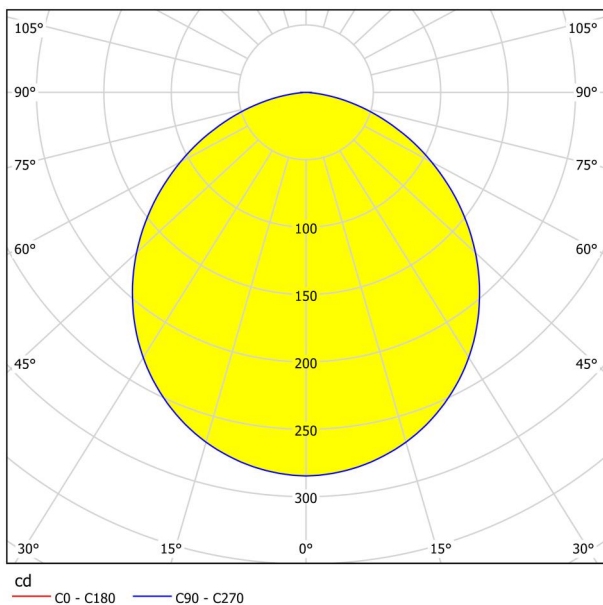

Technical Information

Protection Degree	IP44
Protection Class	2
Mains Voltage	220-240V,50/60Hz
Operation Voltage	220-240V,50/60Hz
Dimmable	No
Watt 1	11

Illuminant 1

Number of Lamp socket / Light source 1	1
Lamp socket 1	LED
Illuminant type 1	LED
Illuminant 1	Inclusive
Energy efficiency class (EEI)	E
Dimmable	No
Info changeability□light source/driver	LED + driver can be exchanged by a specialist

THE FUNCTIONAL GUARANTEE ONLY APPLIES TO THE USE OF THE PRODUCTS IN THE PRIVATE SECTOR AND NOT TO PRODUCTS