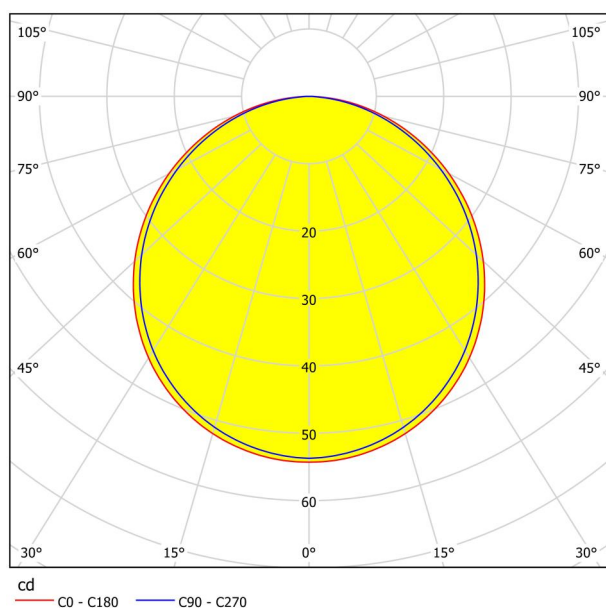

General Information

Material number	99202
Type	recessed light
Product segment	Indoor
Theme	Bath
Energy efficiency class (EEI)	E

Dimensions

Article Diameter (in mm/in)	86
Installation Depth (in mm/in)	26
Cutout (in mm/in)	75
Net Weight (in kg)	0.12

Material & Colour

Enclosure Material	steel
Enclosure Colour	white
Glass/Shade Material	plastic
Glass/Shade Colour	white

Functionality

Switch Type	without switch
Battery	No

Technical Information

Protection Degree	IP44
Protection Class	2
Mains Voltage	220-240V,50/60Hz
Operation Voltage	220-240V,50/60Hz
Dimmable	No
Watt 1	2,7

Illuminant 1

Number of Lamp socket / Light source 1	1
Lamp socket 1	LED
Illuminant type 1	LED
Illuminant 1	Inclusive
Lumen each Lamp socket / Light source 1	330
Kelvin 1	3000
Light colour 1	WARM WHITE
Energy efficiency class (EEI)	E
Dimmable	No
Info changeability□light source/driver	LED + driver can be exchanged by a specialist