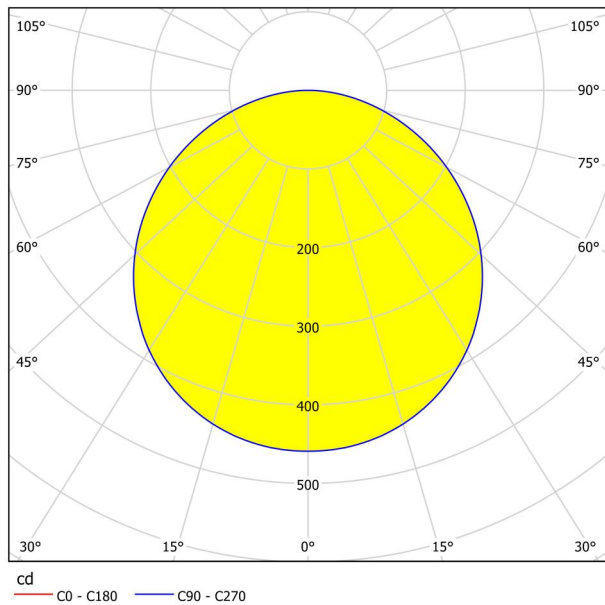

Technical Information

Protection Degree	IP20
Protection Class	2
Mains Voltage	220-240V,50/60Hz
Operation Voltage	220-240V,50/60Hz
Dimmable	Yes
Watt 1	17

Illuminant 1

Number of Lamp socket / Light source 1	1
Lamp socket 1	LED
Illuminant type 1	LED
Illuminant 1	Inclusive
Energy efficiency class (EEI)	F
Dimmable	Yes
Info changeability□light source/driver	LED + driver can be exchanged by a specialist

Compatible Dimmers

Nr.30: 852,096 - OPUS	1
Nr.31: 5TC8211-0 - SIEMENS	1
Nr.34: EUD61NPN-UC - ELTAKO	1
Nr.35: 6523 U-102 - BUSCH-JAEGER	1

99193 FUEVA 5

THE FUNCTIONAL GUARANTEE ONLY APPLIES TO THE USE OF THE PRODUCTS IN THE PRIVATE SECTOR AND NOT TO PRODUCTS THAT ARE USED COMMERCIALY (E.G. IN RESTAURANTS, HOTELS, RESORTS), ON A COMMUNAL LEVEL OR IN GENERAL AREAS OF MULTI-PARTY HOUSES.