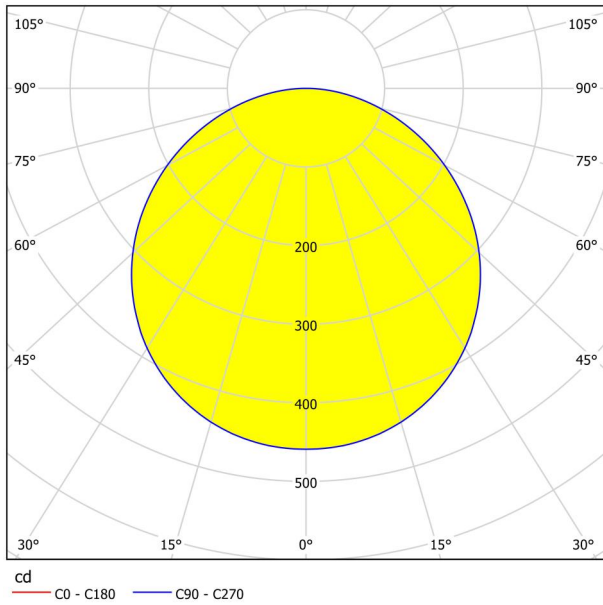

Technical Information

Protection Degree	IP20
Protection Class	2
Mains Voltage	220-240V,50/60Hz
Operation Voltage	220-240V,50/60Hz
Dimmable	Yes
Watt 1	17

Illuminant 1

Number of Lamp socket / Light source 1	1
Lamp socket 1	LED
Illuminant type 1	LED
Illuminant 1	Inclusive
Lumen each Lamp socket / Light source 1	2000
Kelvin 1	3000
Light colour 1	WARM WHITE
Energy efficiency class (EEI)	F
Dimmable	Yes
Info changeability□light source/driver	LED + driver can be exchanged by a specialist

Compatible Dimmers

Nr.30: 852,096 - OPUS	1
Nr.31: 5TC8211-0 - SIEMENS	1
Nr.34: EUD61NPN-UC - ELTAKO	1
Nr.35: 6523 U-102 - BUSCH-JAEGER	1

1 x 17
W

Ø 205

99193 FUEVA 5

THE FUNCTIONAL GUARANTEE ONLY APPLIES TO THE USE OF THE PRODUCTS IN THE PRIVATE SECTOR AND NOT TO PRODUCTS THAT ARE USED COMMERCIALY (E.G. IN RESTAURANTS, HOTELS, RESORTS), ON A COMMUNAL LEVEL OR IN GENERAL AREAS OF MULTI-PARTY HOUSES.