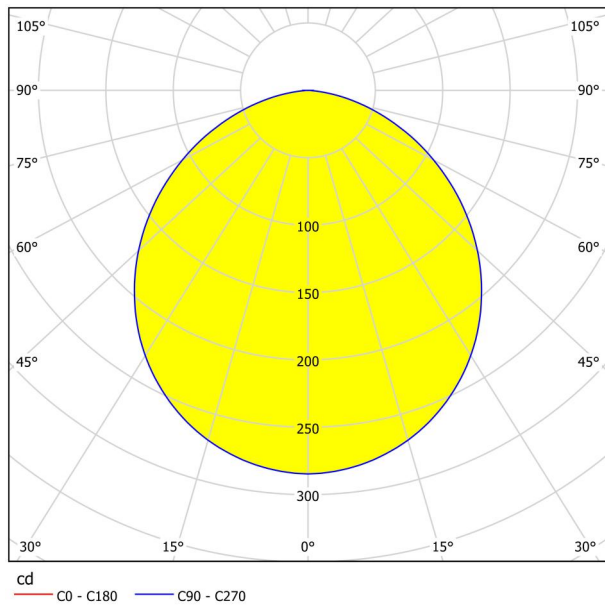

Technical Information

Protection Degree	IP20
Protection Class	2
Mains Voltage	220-240V,50/60Hz
Operation Voltage	220-240V,50/60Hz
Dimmable	Yes
Watt 1	11

Illuminant 1

Number of Lamp socket / Light source 1	1
Lamp socket 1	LED
Illuminant type 1	LED
Illuminant 1	Inclusive
Energy efficiency class (EEI)	E
Dimmable	Yes
Info changeability□light source/driver	LED + driver can be exchanged by a specialist

Compatible Dimmers

NR.09: 852,095 - OPUS	1
Nr.28: 8542 12 00 - BERKER	1
Nr.31: 5TC8211-0 - SIEMENS	1
Nr.35: 6523 U-102 - BUSCH-JAEGER	1

99192 FUEVA 5

THE FUNCTIONAL GUARANTEE ONLY APPLIES TO THE USE OF THE PRODUCTS IN THE PRIVATE SECTOR AND NOT TO PRODUCTS THAT ARE USED COMMERCIALY (E.G. IN RESTAURANTS, HOTELS, RESORTS), ON A COMMUNAL LEVEL OR IN GENERAL AREAS OF MULTI-PARTY HOUSES.