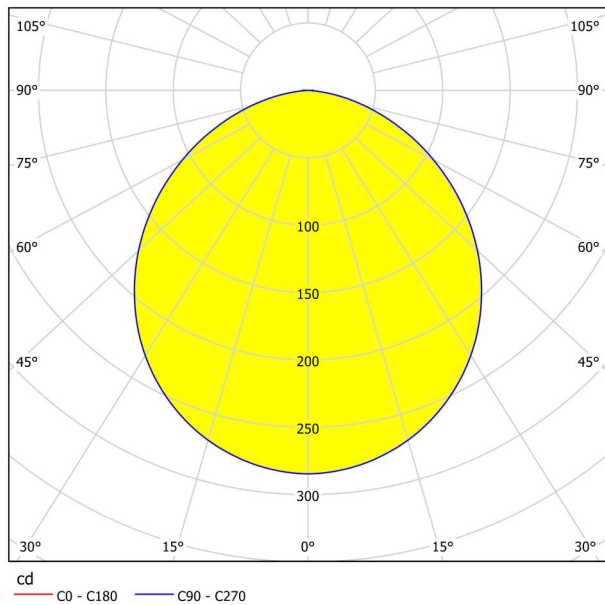

Technical Information

Protection Degree	IP20
Protection Class	2
Mains Voltage	220-240V,50/60Hz
Operation Voltage	220-240V,50/60Hz
Dimmable	Yes
Watt 1	11

Illuminant 1

Number of Lamp socket / Light source 1	1
Lamp socket 1	LED
Illuminant type 1	LED
Illuminant 1	Inclusive
Lumen each Lamp socket / Light source 1	1350
Kelvin 1	3000
Light colour 1	WARM WHITE
Energy efficiency class (EEI)	E
Dimmable	Yes
Info changeability□light source/driver	LED + driver can be exchanged by a specialist

Compatible Dimmers

NR.09: 852,095 - OPUS	1
Nr.28: 8542 12 00 - BERKER	1
Nr.31: 5TC8211-0 - SIEMENS	1
Nr.35: 6523 U-102 - BUSCH-JAEGER	1

1 x 11
W

Ø 155

99192 FUEVA 5

THE FUNCTIONAL GUARANTEE ONLY APPLIES TO THE USE OF THE PRODUCTS IN THE PRIVATE SECTOR AND NOT TO PRODUCTS THAT ARE USED COMMERCIALY (E.G. IN RESTAURANTS, HOTELS, RESORTS), ON A COMMUNAL LEVEL OR IN GENERAL AREAS OF MULTI-PARTY HOUSES.