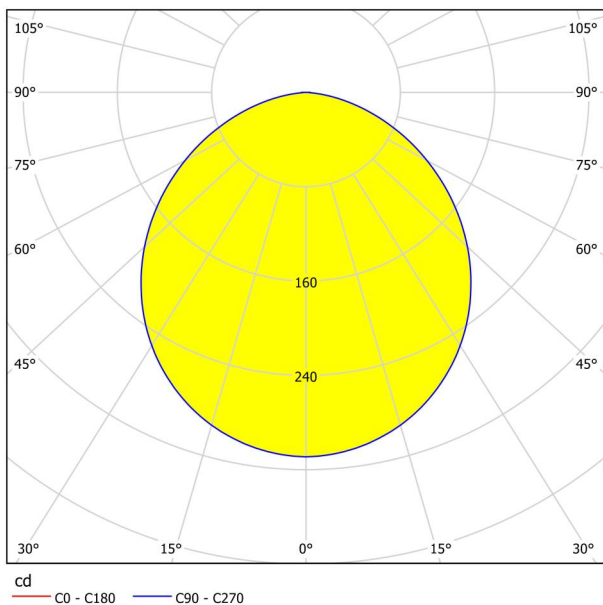

Technical Information

Protection Degree	IP20
Protection Class	2
Mains Voltage	220-240V,50/60Hz
Operation Voltage	220-240V,50/60Hz
Dimmable	No
Watt 1	11

Illuminant 1

Number of Lamp socket / Light source 1 1

Lamp socket 1	LED
Illuminant type 1	LED
Illuminant 1	Inclusive
Energy efficiency class (EEI)	E
Dimmable	No
Info changeability□light source/driver	LED + driver can be exchanged by a specialist

THE FUNCTIONAL GUARANTEE ONLY APPLIES TO THE USE OF THE PRODUCTS IN THE PRIVATE SECTOR AND NOT TO PRODUCTS