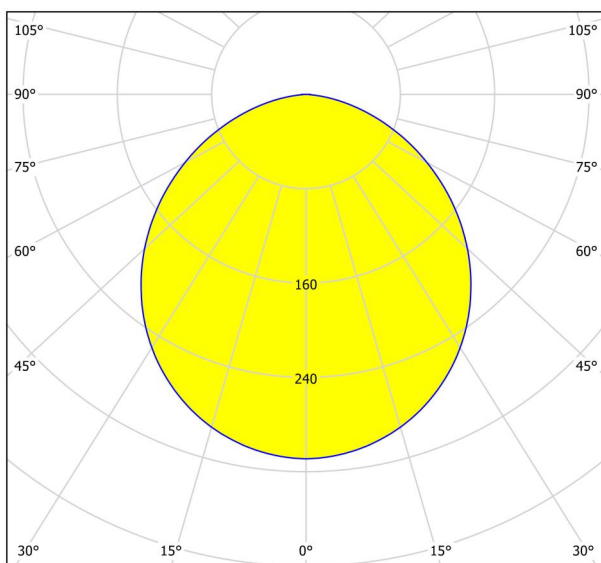

Technical Information

Protection Degree	IP20
Protection Class	2
Mains Voltage	220-240V,50/60Hz
Operation Voltage	220-240V,50/60Hz
Dimmable	No
Watt 1	11

Illuminant 1

Number of Lamp socket / Light source 1 1

Lamp socket 1	LED
Illuminant type 1	LED
Illuminant 1	Inclusive
Lumen each Lamp socket / Light source 1	1350

Kelvin 1	4000
Light colour 1	WHITE
Energy efficiency class (EEI)	E
Dimmable	No
Info changeability□light source/driver	LED + driver can be exchanged by a specialist

1 x 11 W
1 x 1350 lm
□ 155 X155