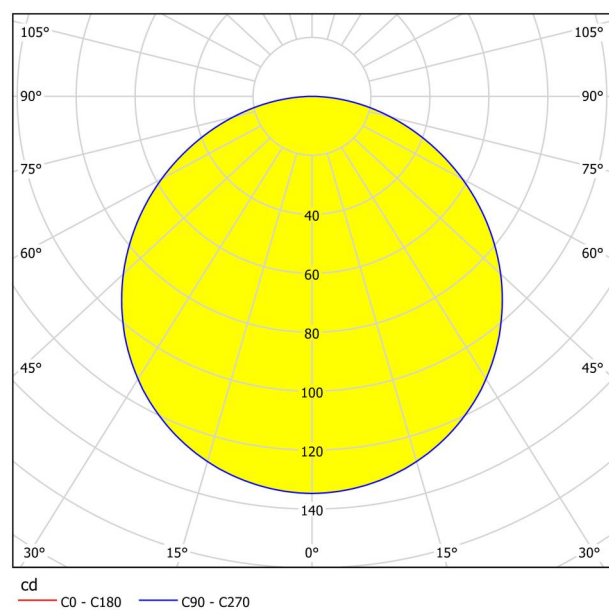

Technical Information

Protection Degree	IP20
Protection Class	2
Mains Voltage	220-240V,50/60Hz
Operation Voltage	220-240V,50/60Hz
Dimmable	No
max. Wattage (1)	5,5W

Illuminant 1

Socket Type (1)	LED
Illuminant Type (1)	LED
Illuminant incl. (1)	Inclusive
Lumen Complete	700
Kelvin Complete	4000K
Light colour Complete	WHITE
Energy efficiency class (EEI)	E
Dimmable	No
Info changeability□light source/driver	LED + driver can be exchanged by a specialist

LED	neutral WHITE				
5,5W	700lm		□ 105 X105