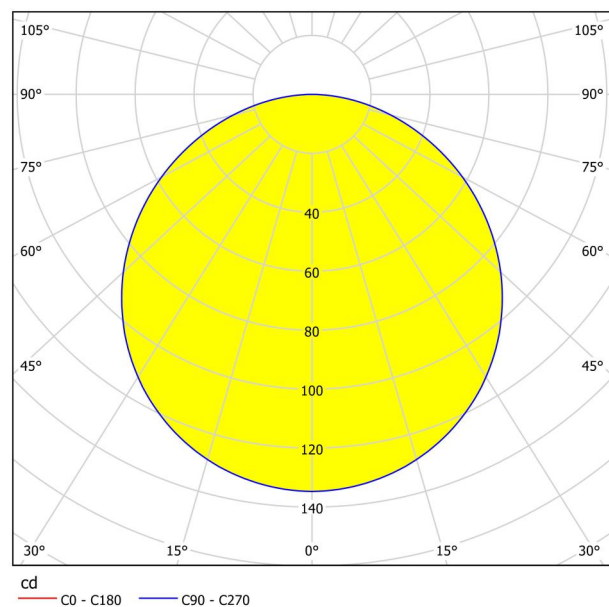

Technical Information

Protection Degree	IP20
Protection Class	2
Mains Voltage	220-240V,50/60Hz
Operation Voltage	220-240V,50/60Hz
Dimmable	No
Watt 1	5,5

Illuminant 1

Number of Lamp socket / Light source 1	1
Lamp socket 1	LED
Illuminant type 1	LED
Illuminant 1	Inclusive
Energy efficiency class (EEI)	E
Dimmable	No
Info changeability□light source/driver	LED + driver can be exchanged by a specialist

THE FUNCTIONAL GUARANTEE ONLY APPLIES TO THE USE OF THE PRODUCTS IN THE PRIVATE SECTOR AND NOT TO PRODUCTS