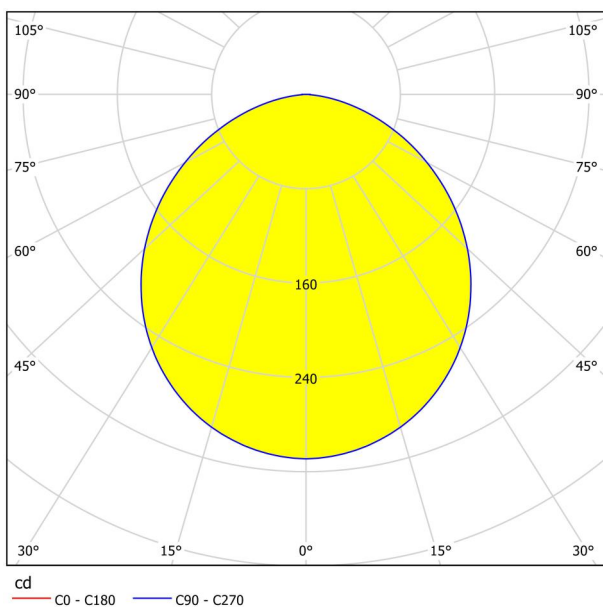

Technical Information

Protection Degree	IP20
Protection Class	2
Mains Voltage	220-240V,50/60Hz
Operation Voltage	220-240V,50/60Hz
Dimmable	No
Watt 1	11

Illuminant 1

Number of Lamp socket / Light source 1 1

Lamp socket 1	LED
Illuminant type 1	LED
Illuminant 1	Inclusive
Energy efficiency class (EEI)	E
Dimmable	No
Info changeability□light source/driver	LED + driver can be exchanged by a specialist

THE FUNCTIONAL GUARANTEE ONLY APPLIES TO THE USE OF THE PRODUCTS IN THE PRIVATE SECTOR AND NOT TO PRODUCTS