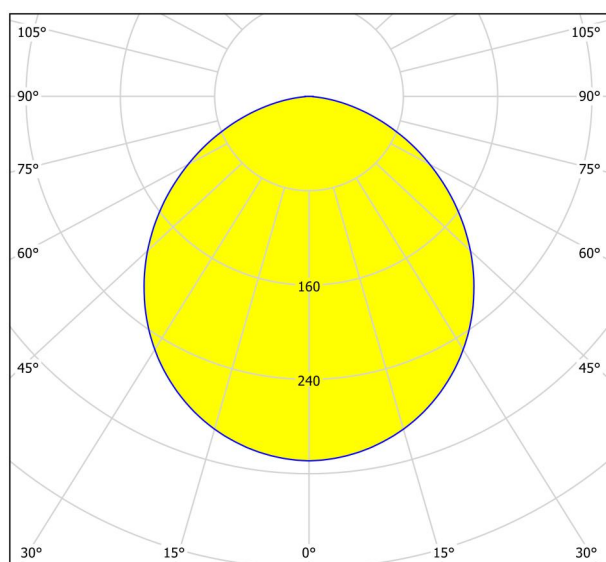

Technical Information

Protection Degree	IP20
Protection Class	2
Mains Voltage	220-240V,50/60Hz
Operation Voltage	220-240V,50/60Hz
Dimmable	No
max. Wattage (1)	11W

Illuminant 1

Socket Type (1)	LED
Illuminant Type (1)	LED
Illuminant incl. (1)	Inclusive
Lumen Complete	1350
Kelvin Complete	4000K
Light colour Complete	WHITE
Energy efficiency class (EEI)	E
Dimmable	No
Info changeability□light source/driver	LED + driver can be exchanged by a specialist