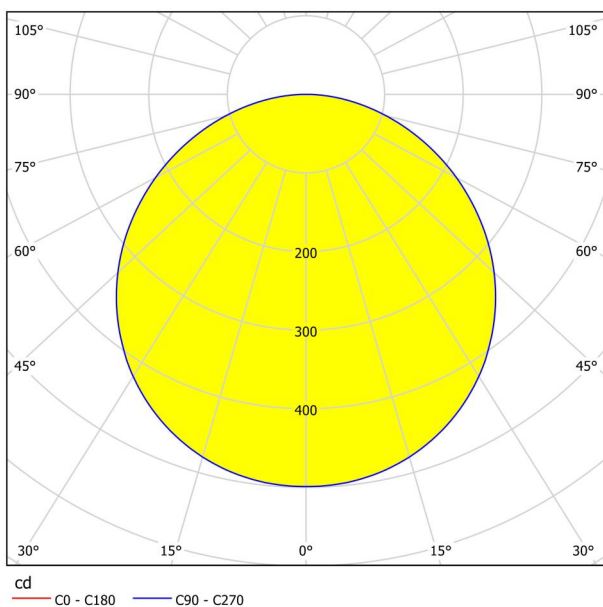

Technical Information

Protection Degree	IP20
Protection Class	2
Mains Voltage	220-240V,50/60Hz
Operation Voltage	220-240V,50/60Hz
Dimmable	No
Watt 1	17

Illuminant 1

Number of Lamp socket / Light source 1 1

Lamp socket 1	LED
Illuminant type 1	LED
Illuminant 1	Inclusive
Energy efficiency class (EEI)	E
Dimmable	No
Info changeability□light source/driver	LED + driver can be exchanged by a specialist

THE FUNCTIONAL GUARANTEE ONLY APPLIES TO THE USE OF THE PRODUCTS IN THE PRIVATE SECTOR AND NOT TO PRODUCTS