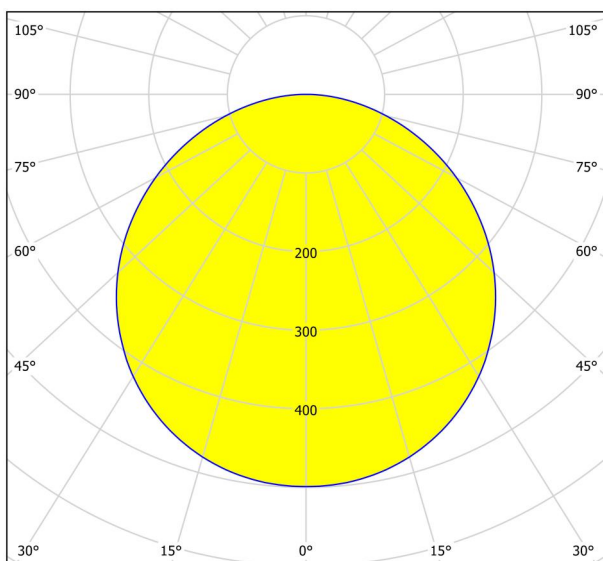

Technical Information

Protection Degree	IP20
Protection Class	2
Mains Voltage	220-240V,50/60Hz
Operation Voltage	220-240V,50/60Hz
Dimmable	No
Watt 1	17

Illuminant 1

Number of Lamp socket / Light source 1 1

Lamp socket 1	LED
Illuminant type 1	LED
Illuminant 1	Inclusive
Lumen each Lamp socket / Light source 1	2100

Kelvin 1	4000
Light colour 1	WHITE
Energy efficiency class (EEI)	E
Dimmable	No
Info changeability□light source/driver	LED + driver can be exchanged by a specialist

1 x 17 W 1 x 2100 lm □ 205 X205

cd C0 - C180 C90 - C270