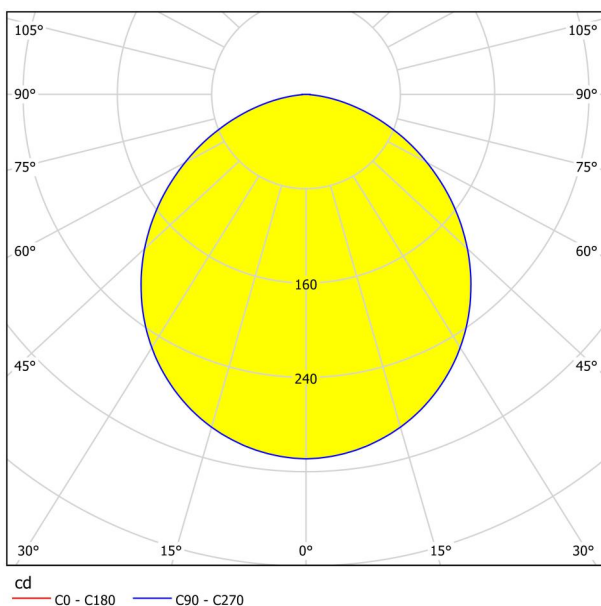

Technical Information

Protection Degree	IP20
Protection Class	2
Mains Voltage	220-240V,50/60Hz
Operation Voltage	220-240V,50/60Hz
Dimmable	No
Watt 1	11

Illuminant 1

Number of Lamp socket / Light source 1	1
Lamp socket 1	LED
Illuminant type 1	LED
Illuminant 1	Inclusive
Lumen each Lamp socket / Light source 1	1350
Kelvin 1	4000
Light colour 1	WHITE
Energy efficiency class (EEI)	E
Dimmable	No
Info changeability□light source/driver	LED + driver can be exchanged by a specialist

1 x 11 W   1 x 1350 lm
□ 155 X155