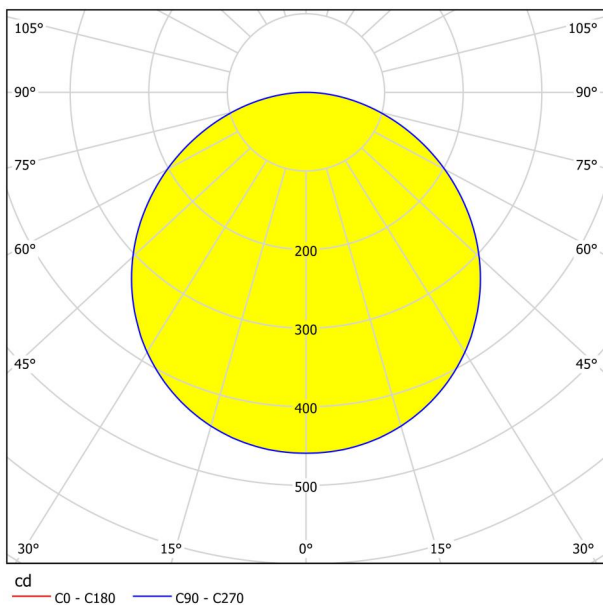

Technical Information

Protection Degree	IP20
Protection Class	2
Mains Voltage	220-240V,50/60Hz
Operation Voltage	220-240V,50/60Hz
Dimmable	No
Watt 1	17

Illuminant 1

Number of Lamp socket / Light source 1 1

Lamp socket 1	LED
Illuminant type 1	LED
Illuminant 1	Inclusive
Energy efficiency class (EEI)	F
Dimmable	No
Info changeability□light source/driver	LED + driver can be exchanged by a specialist

THE FUNCTIONAL GUARANTEE ONLY APPLIES TO THE USE OF THE PRODUCTS IN THE PRIVATE SECTOR AND NOT TO PRODUCTS