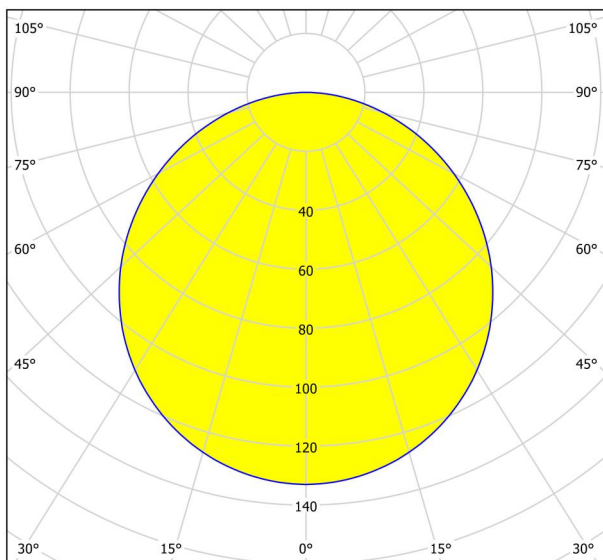

Technical Information

Protection Degree	IP20
Protection Class	2
Mains Voltage	220-240V,50/60Hz
Operation Voltage	220-240V,50/60Hz
Dimmable	No
Watt 1	5,5

Illuminant 1

Number of Lamp socket / Light source 1 1

Lamp socket 1	LED
Illuminant type 1	LED
Illuminant 1	Inclusive
Energy efficiency class (EEI)	F
Dimmable	No
Info changeability□light source/driver	LED + driver can be exchanged by a specialist

1 x
5,5 W

□ 105
X105

cd
— C0 - C180 — C90 - C270

THE FUNCTIONAL GUARANTEE ONLY APPLIES TO THE USE OF THE PRODUCTS IN THE PRIVATE SECTOR AND NOT TO PRODUCTS