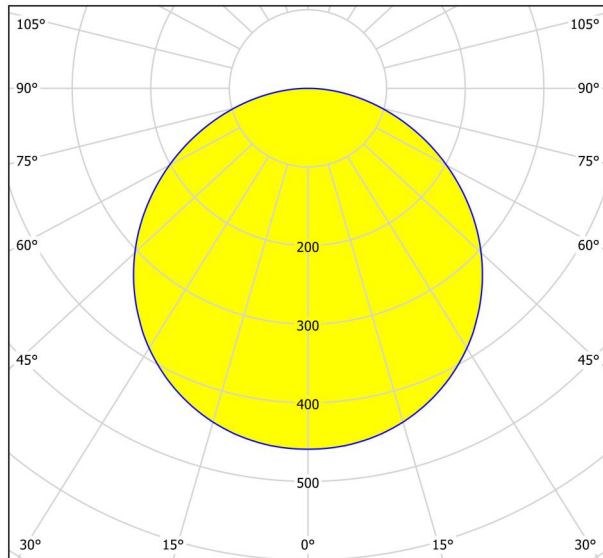

99164 FUEVA 5

THE FUNCTIONAL GUARANTEE ONLY APPLIES TO THE USE OF THE PRODUCTS IN THE PRIVATE SECTOR AND NOT TO PRODUCTS THAT ARE USED COMMERCIALY (E.G. IN RESTAURANTS, HOTELS, RESORTS), ON A COMMUNAL LEVEL OR IN GENERAL AREAS OF MULTI-PARTY HOUSES.