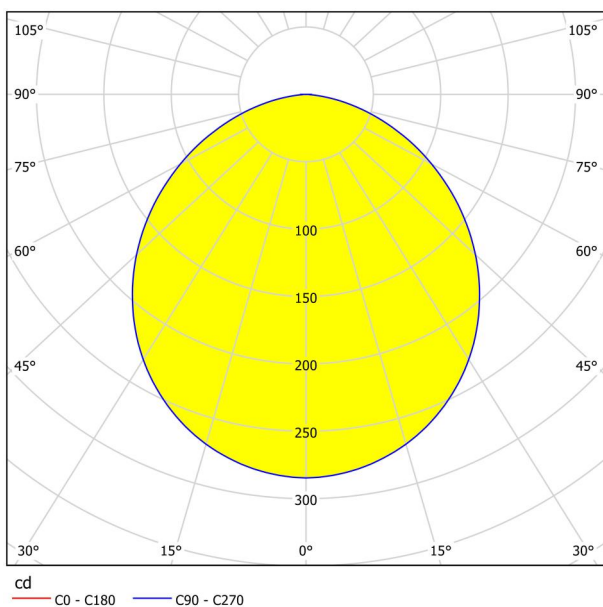

Technical Information

Protection Degree	IP20
Protection Class	2
Mains Voltage	220-240V,50/60Hz
Operation Voltage	220-240V,50/60Hz
Dimmable	No
Watt 1	11

Illuminant 1

Number of Lamp socket / Light source 1 1

Lamp socket 1	LED
Illuminant type 1	LED
Illuminant 1	Inclusive
Energy efficiency class (EEI)	E
Dimmable	No
Info changeability□light source/driver	LED + driver can be exchanged by a specialist

THE FUNCTIONAL GUARANTEE ONLY APPLIES TO THE USE OF THE PRODUCTS IN THE PRIVATE SECTOR AND NOT TO PRODUCTS