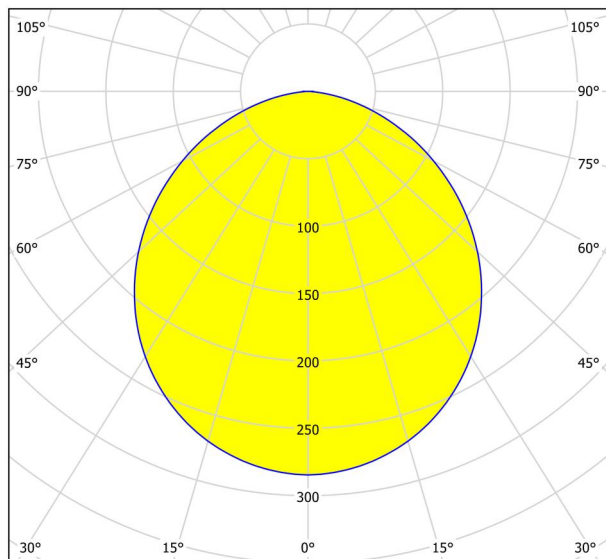

99163 FUEVA 5

cd
— C0 - C180 — C90 - C270

THE FUNCTIONAL GUARANTEE ONLY APPLIES TO THE USE OF THE PRODUCTS IN THE PRIVATE SECTOR AND NOT TO PRODUCTS THAT ARE USED COMMERCIALY (E.G. IN RESTAURANTS, HOTELS, RESORTS), ON A COMMUNAL LEVEL OR IN GENERAL AREAS OF MULTI-PARTY HOUSES.