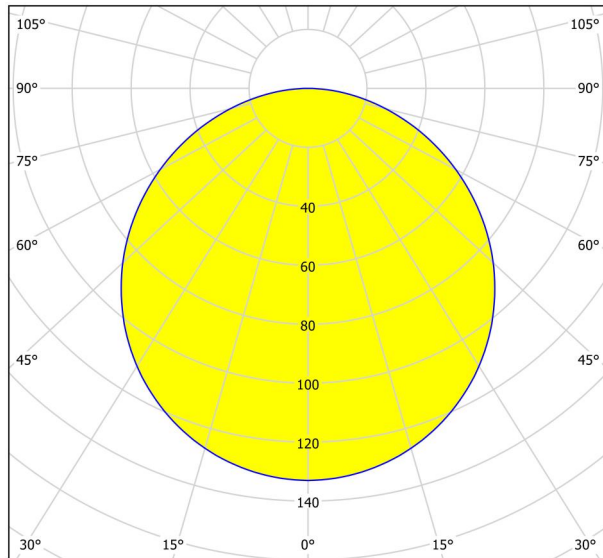

99162 FUEVA 5

cd
— C0 - C180 — C90 - C270

THE FUNCTIONAL GUARANTEE ONLY APPLIES TO THE USE OF THE PRODUCTS IN THE PRIVATE SECTOR AND NOT TO PRODUCTS THAT ARE USED COMMERCIALY (E.G. IN RESTAURANTS, HOTELS, RESORTS), ON A COMMUNAL LEVEL OR IN GENERAL AREAS OF MULTI-PARTY HOUSES.