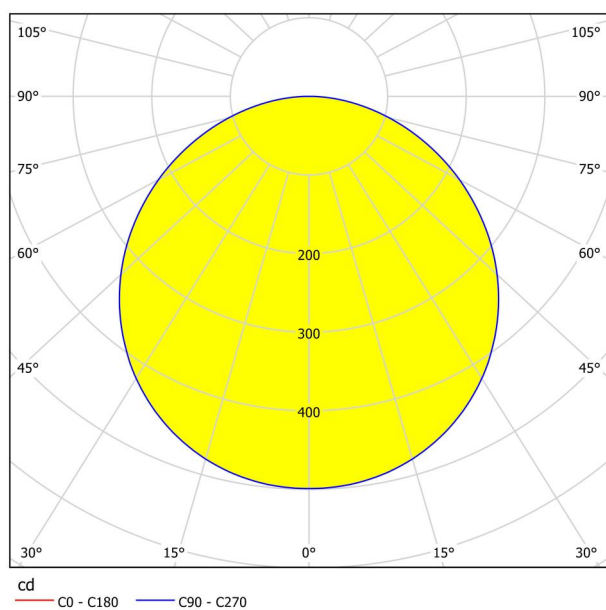

Technical Information

Protection Degree	IP20
Protection Class	2
Mains Voltage	220-240V,50/60Hz
Operation Voltage	220-240V,50/60Hz
Dimmable	No
max. Wattage (1)	17W

Illuminant 1

Socket Type (1)	LED
Illuminant Type (1)	LED
Illuminant incl. (1)	Inclusive
Lumen Complete	2100
Kelvin Complete	4000K
Light colour Complete	WHITE
Energy efficiency class (EEI)	E
Dimmable	No
Info changeability□light source/driver	LED + driver can be exchanged by a specialist