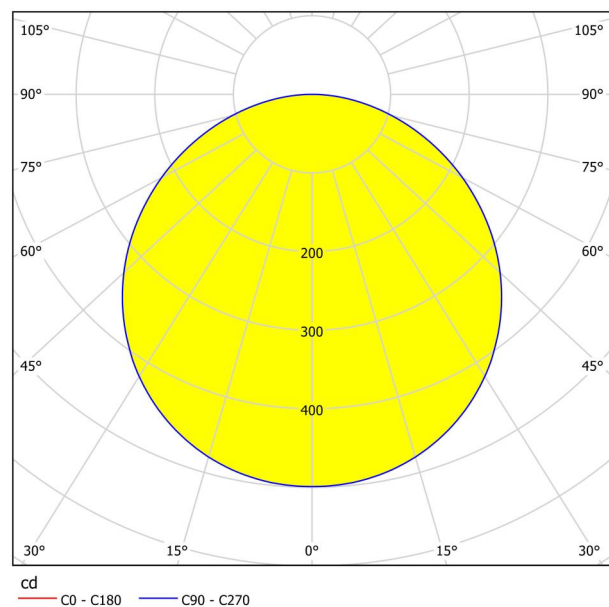

Technical Information

Protection Degree	IP20
Protection Class	2
Mains Voltage	220-240V,50/60Hz
Operation Voltage	220-240V,50/60Hz
Dimmable	No
Watt 1	17

Illuminant 1

Number of Lamp socket / Light source 1	1
Lamp socket 1	LED
Illuminant type 1	LED
Illuminant 1	Inclusive
Energy efficiency class (EEI)	E
Dimmable	No
Info changeability□light source/driver	LED + driver can be exchanged by a specialist

THE FUNCTIONAL GUARANTEE ONLY APPLIES TO THE USE OF THE PRODUCTS IN THE PRIVATE SECTOR AND NOT TO PRODUCTS