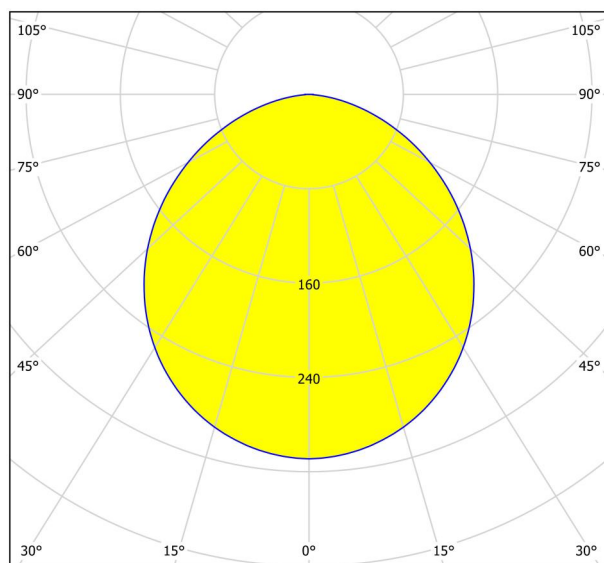

Technical Information

Protection Degree	IP20
Protection Class	2
Mains Voltage	220-240V,50/60Hz
Operation Voltage	220-240V,50/60Hz
Dimmable	No
Watt 1	11

Illuminant 1

Number of Lamp socket / Light source 1	1
Lamp socket 1	LED
Illuminant type 1	LED
Illuminant 1	Inclusive
Lumen each Lamp socket / Light source 1	1350
Kelvin 1	4000
Light colour 1	WHITE
Energy efficiency class (EEI)	E
Dimmable	No
Info changeability□light source/driver	LED + driver can be exchanged by a specialist

1 x 11 W   1 x 1350 lm   Ø 155

cd
— C0 - C180   — C90 - C270