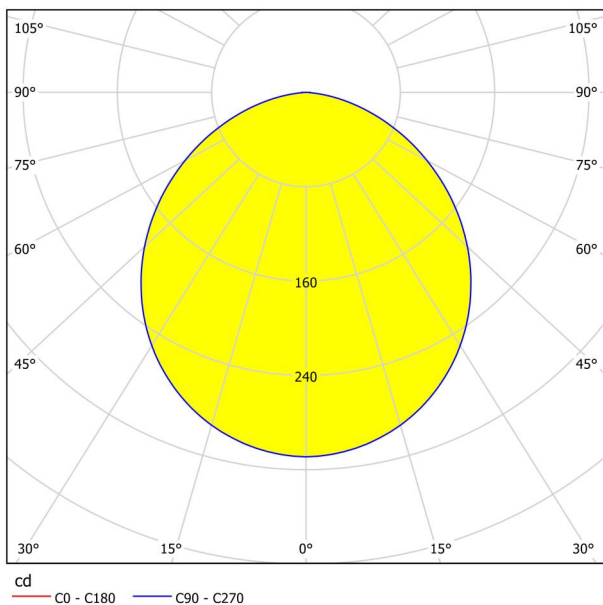

Technical Information

Protection Degree	IP20
Protection Class	2
Mains Voltage	220-240V,50/60Hz
Operation Voltage	220-240V,50/60Hz
Dimmable	No
Watt 1	11

Illuminant 1

Number of Lamp socket / Light source 1	1
Lamp socket 1	LED
Illuminant type 1	LED
Illuminant 1	Inclusive
Energy efficiency class (EEI)	E
Dimmable	No
Info changeability□light source/driver	LED + driver can be exchanged by a specialist

THE FUNCTIONAL GUARANTEE ONLY APPLIES TO THE USE OF THE PRODUCTS IN THE PRIVATE SECTOR AND NOT TO PRODUCTS