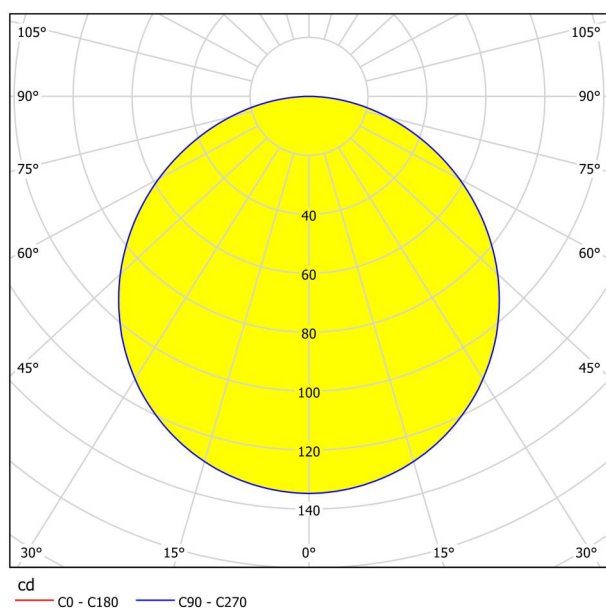

Technical Information

Protection Degree	IP20
Protection Class	2
Mains Voltage	220-240V,50/60Hz
Operation Voltage	220-240V,50/60Hz
Dimmable	No
Watt 1	5,5

Illuminant 1

Number of Lamp socket / Light source 1	1
Lamp socket 1	LED
Illuminant type 1	LED
Illuminant 1	Inclusive
Lumen each Lamp socket / Light source 1	700
Kelvin 1	4000
Light colour 1	WHITE
Energy efficiency class (EEI)	E
Dimmable	No
Info changeability□light source/driver	LED + driver can be exchanged by a specialist