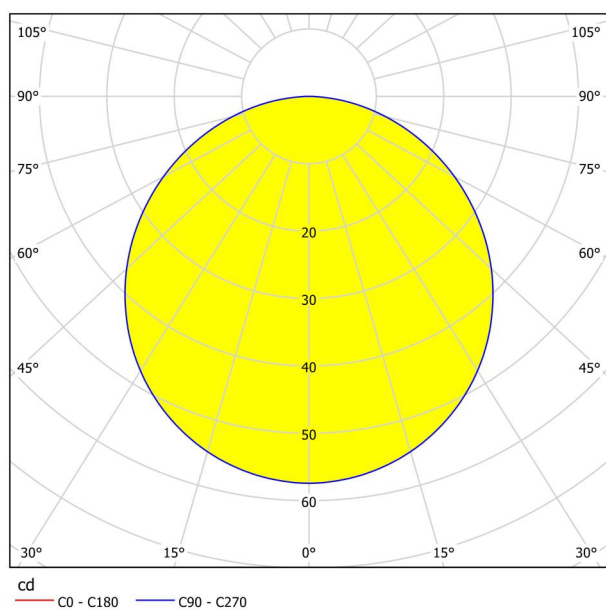

Technical Information

Protection Degree	IP20
Protection Class	2
Mains Voltage	220-240V,50/60Hz
Operation Voltage	220-240V,50/60Hz
Dimmable	No
max. Wattage (1)	2,7W

Illuminant 1

Socket Type (1)	LED
Illuminant Type (1)	LED
Illuminant incl. (1)	Inclusive
Lumen Complete	330
Kelvin Complete	4000K
Light colour Complete	WHITE
Energy efficiency class (EEI)	E
Dimmable	No
Info changeability□light source/driver	LED + driver can be exchanged by a specialist