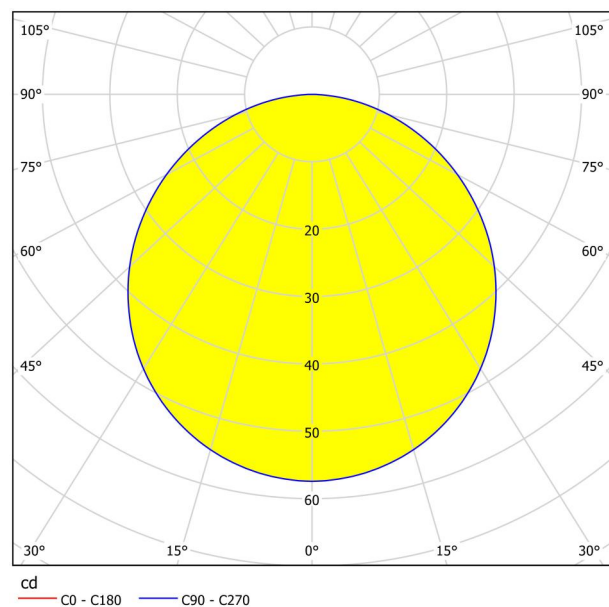

Technical Information

Protection Degree	IP20
Protection Class	2
Mains Voltage	220-240V,50/60Hz
Operation Voltage	220-240V,50/60Hz
Dimmable	No
Watt 1	2,7

Illuminant 1

Number of Lamp socket / Light source 1	1
Lamp socket 1	LED
Illuminant type 1	LED
Illuminant 1	Inclusive
Energy efficiency class (EEI)	E
Dimmable	No
Info changeability□light source/driver	LED + driver can be exchanged by a specialist

1 x
2,7 W   Ø 75

THE FUNCTIONAL GUARANTEE ONLY APPLIES TO THE USE OF THE PRODUCTS IN THE PRIVATE SECTOR AND NOT TO PRODUCTS