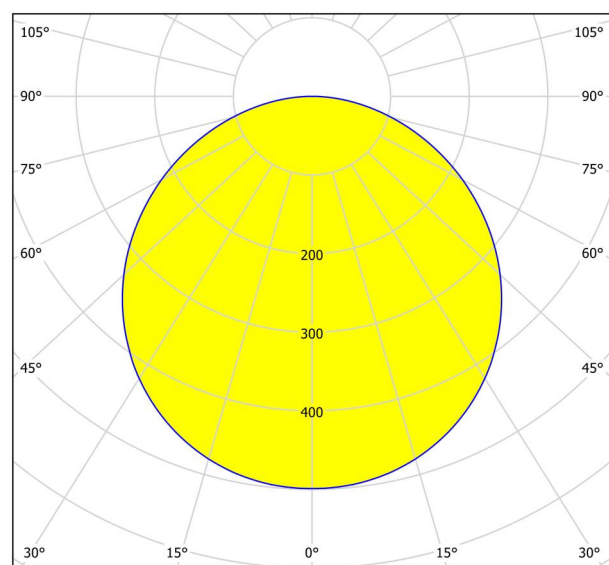

Technical Information

Protection Degree	IP20
Protection Class	2
Mains Voltage	220-240V,50/60Hz
Operation Voltage	220-240V,50/60Hz
Dimmable	No
Watt 1	17

Illuminant 1

Number of Lamp socket / Light source 1	1
Lamp socket 1	LED
Illuminant type 1	LED
Illuminant 1	Inclusive
Lumen each Lamp socket / Light source 1	2100
Kelvin 1	4000
Light colour 1	WHITE
Energy efficiency class (EEI)	E
Dimmable	No
Info changeability□light source/driver	LED + driver can be exchanged by a specialist

1 x 17 W   1 x 2100 lm   Ø 205

cd
— C0 - C180   — C90 - C270