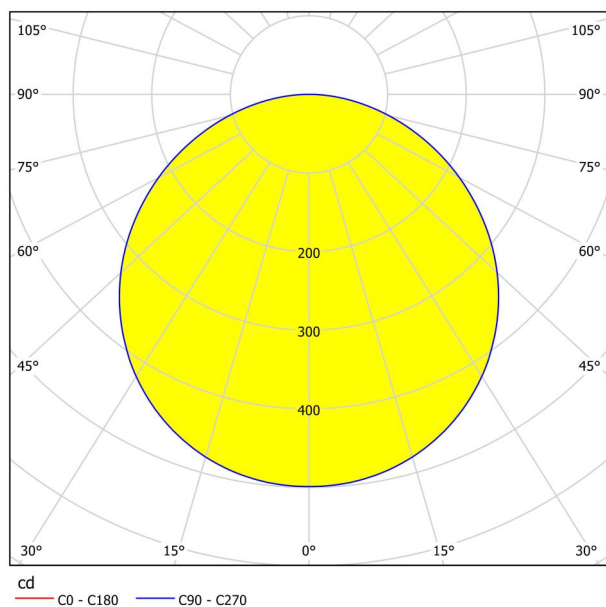

Technical Information

Protection Degree	IP20
Protection Class	2
Mains Voltage	220-240V,50/60Hz
Operation Voltage	220-240V,50/60Hz
Dimmable	No
Watt 1	17

Illuminant 1

Number of Lamp socket / Light source 1	1
Lamp socket 1	LED
Illuminant type 1	LED
Illuminant 1	Inclusive
Energy efficiency class (EEI)	E
Dimmable	No
Info changeability□light source/driver	LED + driver can be exchanged by a specialist

THE FUNCTIONAL GUARANTEE ONLY APPLIES TO THE USE OF THE PRODUCTS IN THE PRIVATE SECTOR AND NOT TO PRODUCTS