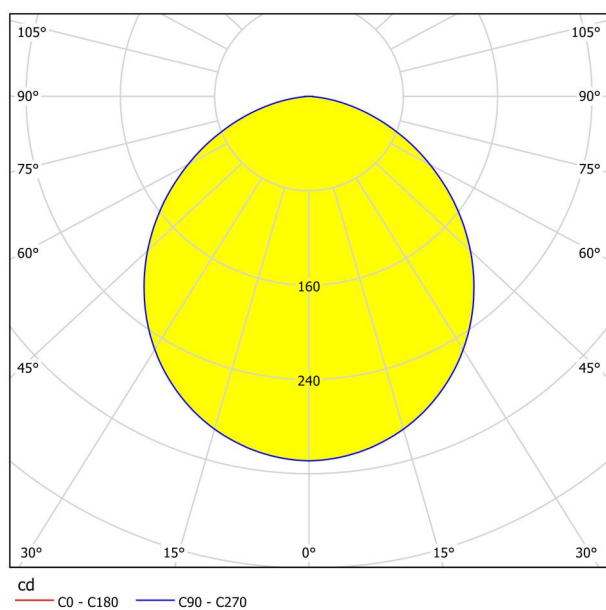

Technical Information

Protection Degree	IP20
Protection Class	2
Mains Voltage	220-240V,50/60Hz
Operation Voltage	220-240V,50/60Hz
Dimmable	No
max. Wattage (1)	11W

Illuminant 1

Socket Type (1)	LED
Illuminant Type (1)	LED
Illuminant incl. (1)	Inclusive
Lumen Complete	1350
Kelvin Complete	4000K
Light colour Complete	WHITE
Energy efficiency class (EEI)	E
Dimmable	No
Info changeability□light source/driver	LED + driver can be exchanged by a specialist