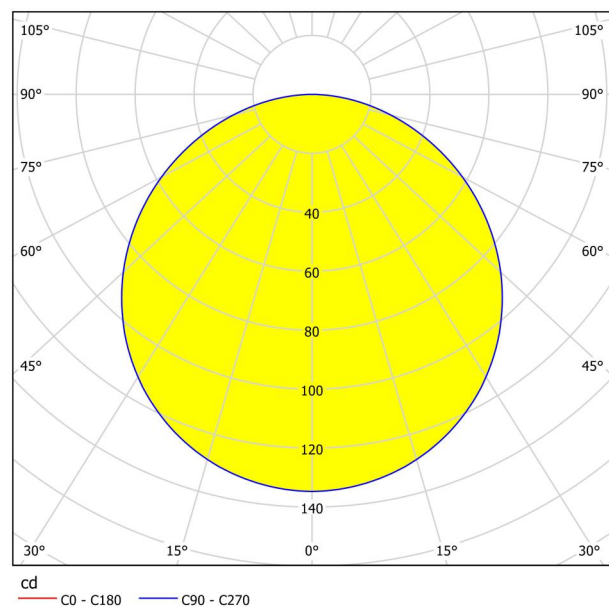

Technical Information

Protection Degree	IP20
Protection Class	2
Mains Voltage	220-240V,50/60Hz
Operation Voltage	220-240V,50/60Hz
Dimmable	No
Watt 1	5,5

Illuminant 1

Number of Lamp socket / Light source 1	1
Lamp socket 1	LED
Illuminant type 1	LED
Illuminant 1	Inclusive
Energy efficiency class (EEI)	E
Dimmable	No
Info changeability□light source/driver	LED + driver can be exchanged by a specialist

1 x
5,5 W   Ø 105

THE FUNCTIONAL GUARANTEE ONLY APPLIES TO THE USE OF THE PRODUCTS IN THE PRIVATE SECTOR AND NOT TO PRODUCTS