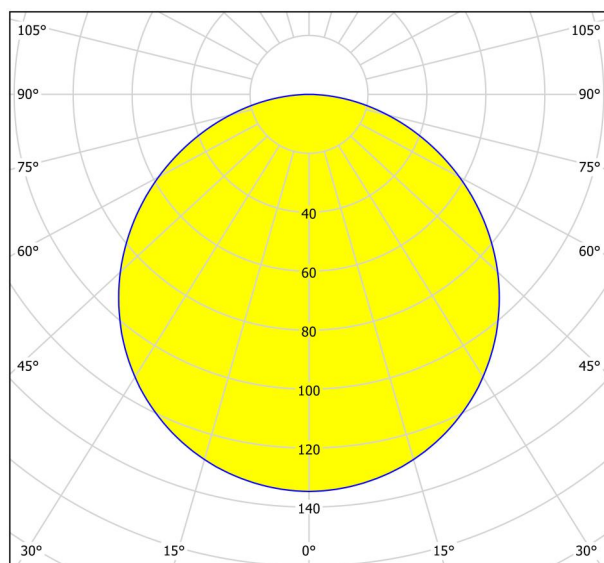

Technical Information

Protection Degree	IP20
Protection Class	2
Mains Voltage	220-240V,50/60Hz
Operation Voltage	220-240V,50/60Hz
Dimmable	No
Watt 1	5,5

Illuminant 1

Number of Lamp socket / Light source 1	1
Lamp socket 1	LED
Illuminant type 1	LED
Illuminant 1	Inclusive
Lumen each Lamp socket / Light source 1	700
Kelvin 1	4000
Light colour 1	WHITE
Energy efficiency class (EEI)	E
Dimmable	No
Info changeability□light source/driver	LED + driver can be exchanged by a specialist

1 x 5,5 W   1 x 700 lm   Ø 105

cd
— C0 - C180   — C90 - C270