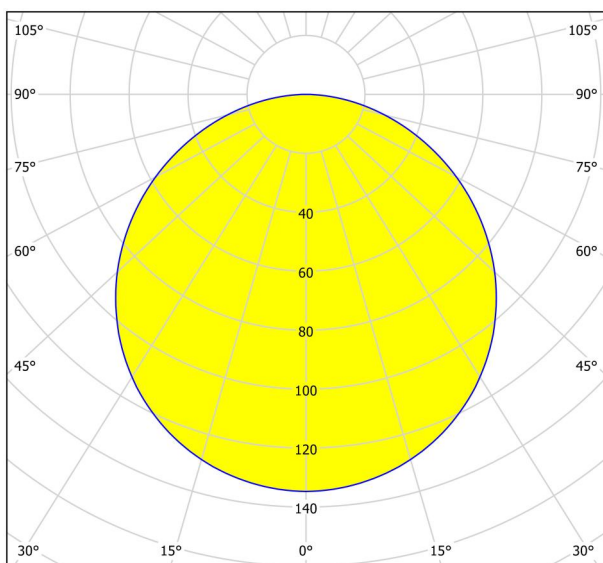

Technical Information

Protection Degree	IP20
Protection Class	2
Mains Voltage	220-240V,50/60Hz
Operation Voltage	220-240V,50/60Hz
Dimmable	No
Watt 1	5,5

Illuminant 1

Number of Lamp socket / Light source 1	1
Lamp socket 1	LED
Illuminant type 1	LED
Illuminant 1	Inclusive
Lumen each Lamp socket / Light source 1	700
Kelvin 1	4000
Light colour 1	WHITE
Energy efficiency class (EEI)	E
Dimmable	No
Info changeability□light source/driver	LED + driver can be exchanged by a specialist

1 x 5,5 W   1 x 700 lm   Ø 105

cd
— C0 - C180   — C90 - C270