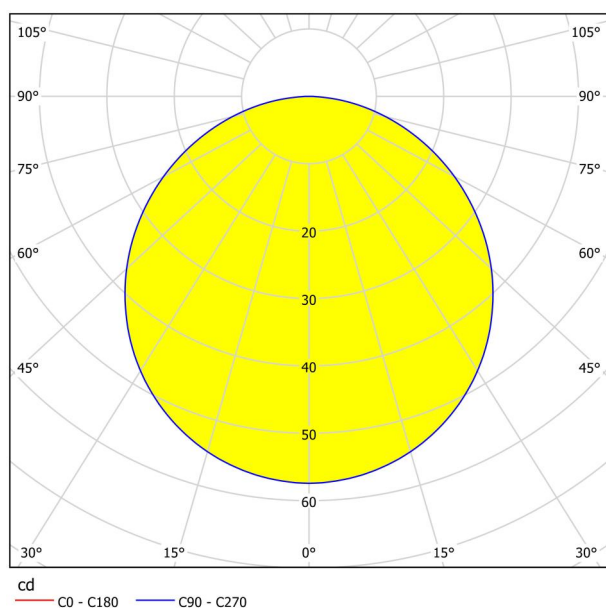

Technical Information

Protection Degree	IP20
Protection Class	2
Mains Voltage	220-240V,50/60Hz
Operation Voltage	220-240V,50/60Hz
Dimmable	No
Watt 1	2,7

Illuminant 1

Number of Lamp socket / Light source 1	1
Lamp socket 1	LED
Illuminant type 1	LED
Illuminant 1	Inclusive
Lumen each Lamp socket / Light source 1	330
Kelvin 1	4000
Light colour 1	WHITE
Energy efficiency class (EEI)	E
Dimmable	No
Info changeability□light source/driver	LED + driver can be exchanged by a specialist