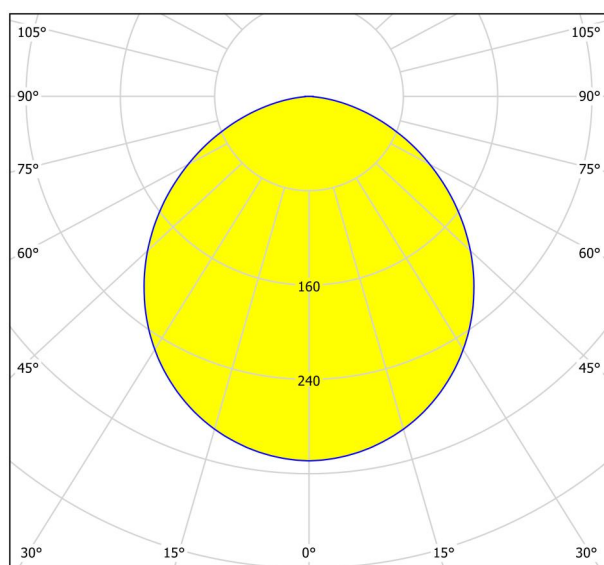

Technical Information

Protection Degree	IP20
Protection Class	2
Mains Voltage	220-240V,50/60Hz
Operation Voltage	220-240V,50/60Hz
Dimmable	No
Watt 1	11

Illuminant 1

Number of Lamp socket / Light source 1	1
Lamp socket 1	LED
Illuminant type 1	LED
Illuminant 1	Inclusive
Lumen each Lamp socket / Light source 1	1350
Kelvin 1	4000
Light colour 1	WHITE
Energy efficiency class (EEI)	E
Dimmable	No
Info changeability□light source/driver	LED + driver can be exchanged by a specialist

1 x 11 W   1 x 1350 lm   Ø 155

cd
— C0 - C180   — C90 - C270