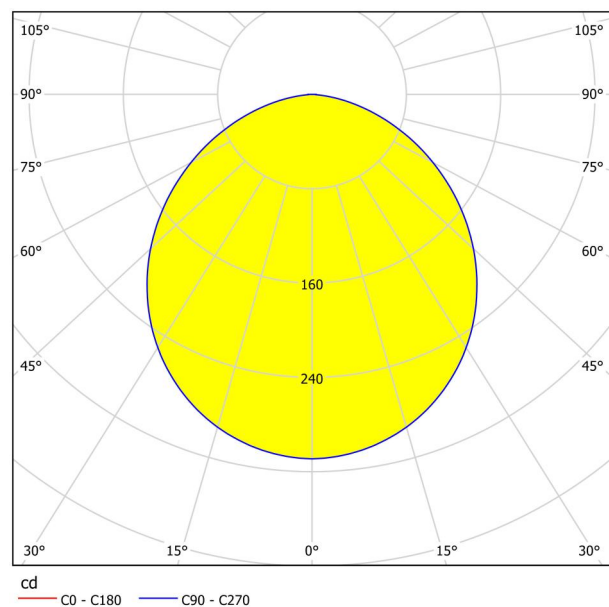

Technical Information

Protection Degree	IP20
Protection Class	2
Mains Voltage	220-240V,50/60Hz
Operation Voltage	220-240V,50/60Hz
Dimmable	No
Watt 1	11

Illuminant 1

Number of Lamp socket / Light source 1	1
Lamp socket 1	LED
Illuminant type 1	LED
Illuminant 1	Inclusive
Energy efficiency class (EEI)	E
Dimmable	No
Info changeability□light source/driver	LED + driver can be exchanged by a specialist

THE FUNCTIONAL GUARANTEE ONLY APPLIES TO THE USE OF THE PRODUCTS IN THE PRIVATE SECTOR AND NOT TO PRODUCTS