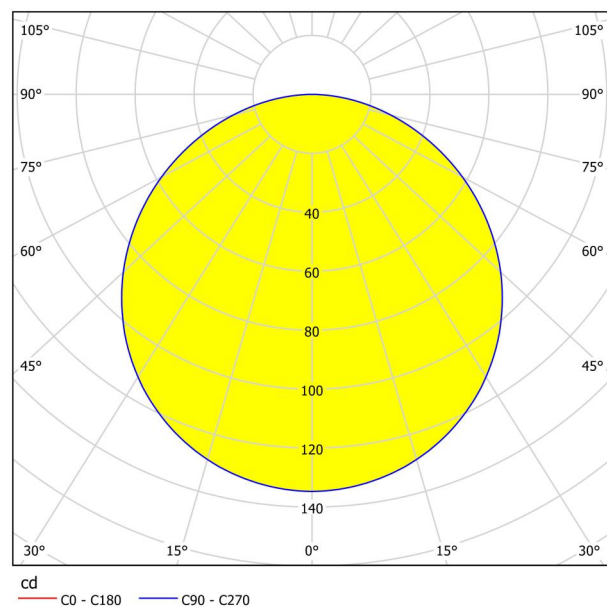

Technical Information

Protection Degree	IP20
Protection Class	2
Mains Voltage	220-240V,50/60Hz
Operation Voltage	220-240V,50/60Hz
Dimmable	No
Watt 1	5,5

Illuminant 1

Number of Lamp socket / Light source 1	1
Lamp socket 1	LED
Illuminant type 1	LED
Illuminant 1	Inclusive
Energy efficiency class (EEI)	E
Dimmable	No
Info changeability□light source/driver	LED + driver can be exchanged by a specialist

1 x
5,5 W

Ø 105

THE FUNCTIONAL GUARANTEE ONLY APPLIES TO THE USE OF THE PRODUCTS IN THE PRIVATE SECTOR AND NOT TO PRODUCTS