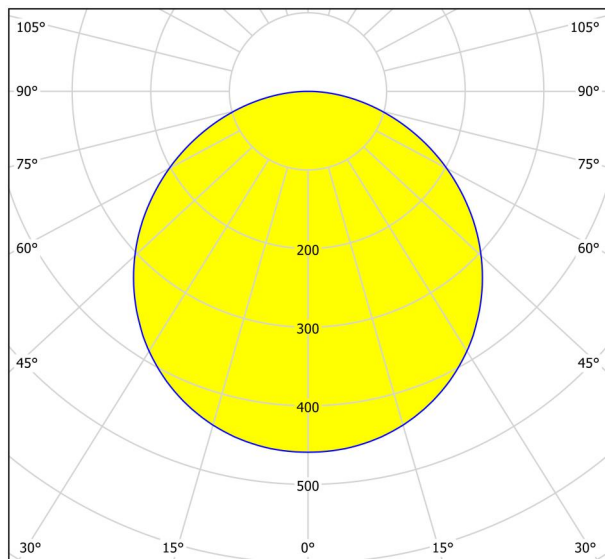

99145 FUEVA 5

THE FUNCTIONAL GUARANTEE ONLY APPLIES TO THE USE OF THE PRODUCTS IN THE PRIVATE SECTOR AND NOT TO PRODUCTS THAT ARE USED COMMERCIALY (E.G. IN RESTAURANTS, HOTELS, RESORTS), ON A COMMUNAL LEVEL OR IN GENERAL AREAS OF MULTI-PARTY HOUSES.