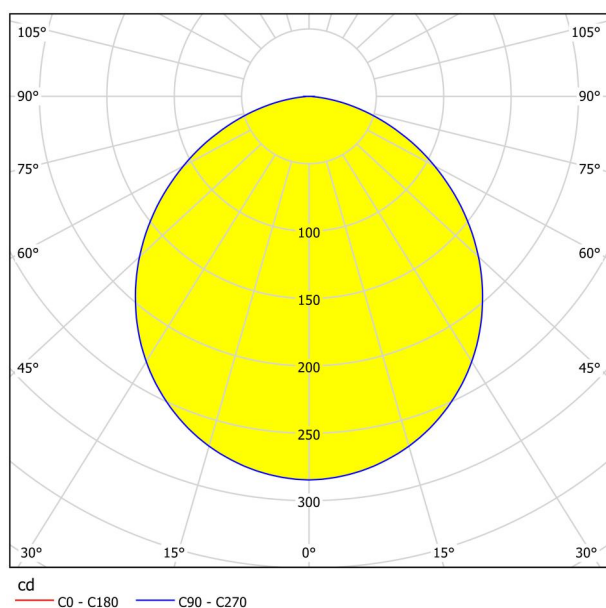

Technical Information

Protection Degree	IP20
Protection Class	2
Mains Voltage	220-240V,50/60Hz
Operation Voltage	220-240V,50/60Hz
Dimmable	No
Watt 1	11

Illuminant 1

Number of Lamp socket / Light source 1	1
Lamp socket 1	LED
Illuminant type 1	LED
Illuminant 1	Inclusive
Lumen each Lamp socket / Light source 1	1350
Kelvin 1	3000
Light colour 1	WARM WHITE
Energy efficiency class (EEI)	E
Dimmable	No
Info changeability□light source/driver	LED + driver can be exchanged by a specialist