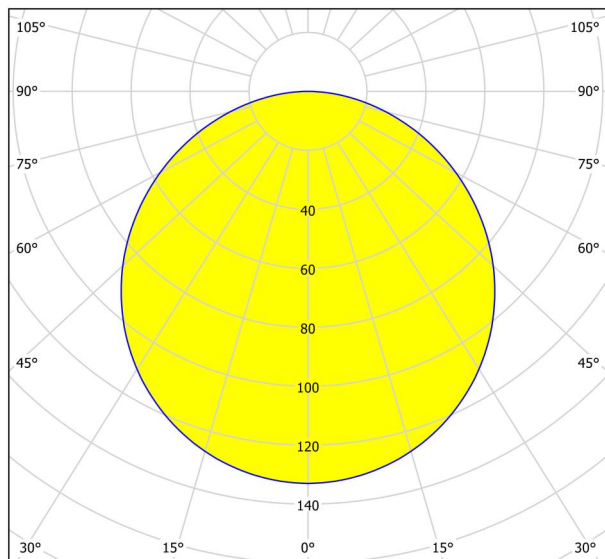

99143 FUEVA 5

cd
— C0 - C180 — C90 - C270

THE FUNCTIONAL GUARANTEE ONLY APPLIES TO THE USE OF THE PRODUCTS IN THE PRIVATE SECTOR AND NOT TO PRODUCTS THAT ARE USED COMMERCIALY (E.G. IN RESTAURANTS, HOTELS, RESORTS), ON A COMMUNAL LEVEL OR IN GENERAL AREAS OF MULTI-PARTY HOUSES.