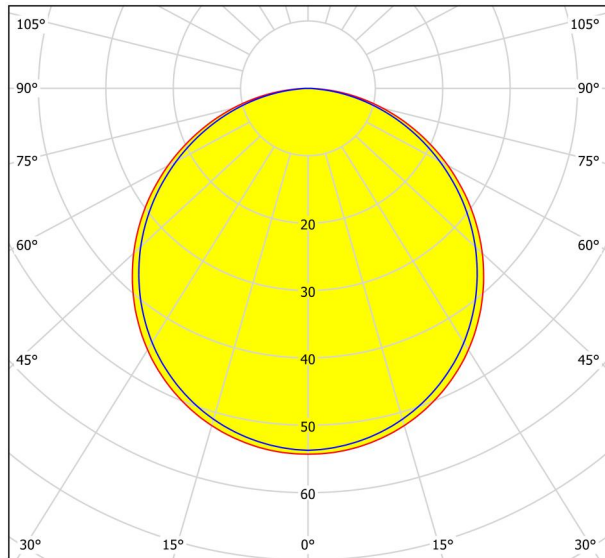

99142 FUEVA 5

cd
— C0 - C180 — C90 - C270

THE FUNCTIONAL GUARANTEE ONLY APPLIES TO THE USE OF THE PRODUCTS IN THE PRIVATE SECTOR AND NOT TO PRODUCTS THAT ARE USED COMMERCIALY (E.G. IN RESTAURANTS, HOTELS, RESORTS), ON A COMMUNAL LEVEL OR IN GENERAL AREAS OF MULTI-PARTY HOUSES.