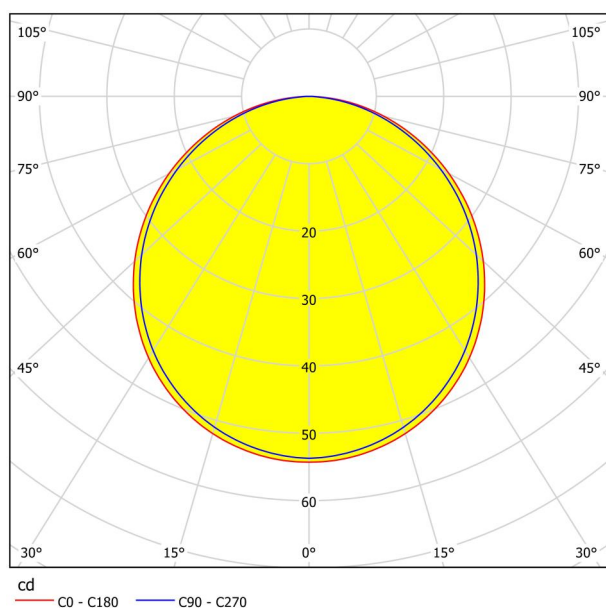

General Information

Material number	99142
Type	recessed light
Product segment	Indoor
Theme	sonstige / nicht zuordenbar
Energy efficiency class (EEI)	E

Dimensions

Article Diameter (in mm/in)	86
Installation Depth (in mm/in)	26
Cutout (in mm/in)	75
Net Weight (in kg)	0.12

Material & Colour

Enclosure Material	steel
Enclosure Colour	black
Glass/Shade Material	plastic
Glass/Shade Colour	white

Functionality

Switch Type	without switch
Battery	No

Technical Information

Protection Degree	IP20
Protection Class	2
Mains Voltage	220-240V,50/60Hz
Operation Voltage	220-240V,50/60Hz
Dimmable	No
Watt 1	2,7

Illuminant 1

Number of Lamp socket / Light source 1	1
Lamp socket 1	LED
Illuminant type 1	LED
Illuminant 1	Inclusive
Lumen each Lamp socket / Light source 1	330
Kelvin 1	3000
Light colour 1	WARM WHITE
Energy efficiency class (EEI)	E
Dimmable	No
Info changeability□light source/driver	LED + driver can be exchanged by a specialist