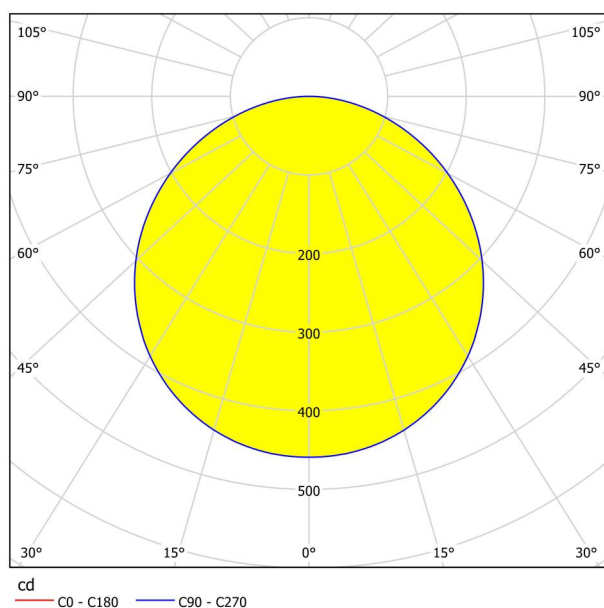

Technical Information

Protection Degree	IP20
Protection Class	2
Mains Voltage	220-240V,50/60Hz
Operation Voltage	220-240V,50/60Hz
Dimmable	No
Watt 1	17

Illuminant 1

Number of Lamp socket / Light source 1	1
Lamp socket 1	LED
Illuminant type 1	LED
Illuminant 1	Inclusive
Lumen each Lamp socket / Light source 1	2000
Kelvin 1	3000
Light colour 1	WARM WHITE
Energy efficiency class (EEI)	F
Dimmable	No
Info changeability□light source/driver	LED + driver can be exchanged by a specialist