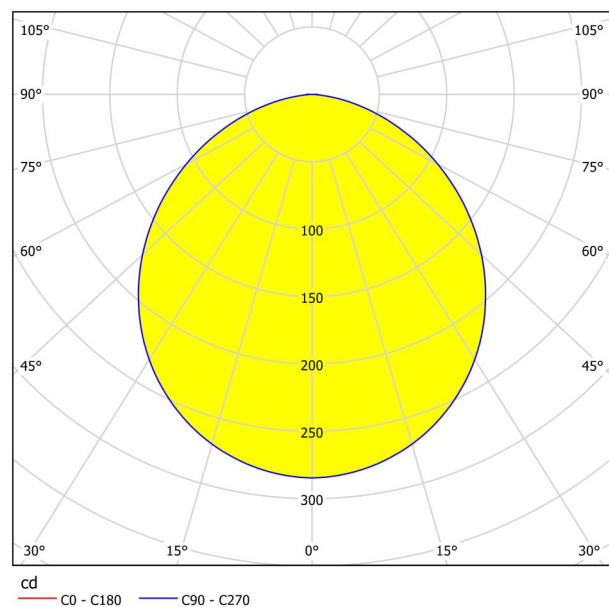

Technical Information

Protection Degree	IP20
Protection Class	2
Mains Voltage	220-240V,50/60Hz
Operation Voltage	220-240V,50/60Hz
Dimmable	No
Watt 1	11

Illuminant 1

Number of Lamp socket / Light source 1	1
Lamp socket 1	LED
Illuminant type 1	LED
Illuminant 1	Inclusive
Energy efficiency class (EEI)	E
Dimmable	No
Info changeability□light source/driver	LED + driver can be exchanged by a specialist

THE FUNCTIONAL GUARANTEE ONLY APPLIES TO THE USE OF THE PRODUCTS IN THE PRIVATE SECTOR AND NOT TO PRODUCTS