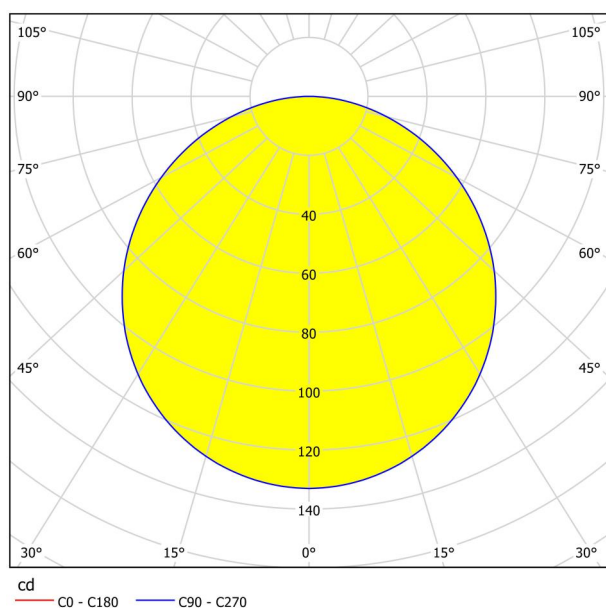

Technical Information

Protection Degree	IP20
Protection Class	2
Mains Voltage	220-240V,50/60Hz
Operation Voltage	220-240V,50/60Hz
Dimmable	No
Watt 1	5,5

Illuminant 1

Number of Lamp socket / Light source 1	1
Lamp socket 1	LED
Illuminant type 1	LED
Illuminant 1	Inclusive
Lumen each Lamp socket / Light source 1	650
Kelvin 1	3000
Light colour 1	WARM WHITE
Energy efficiency class (EEI)	F
Dimmable	No
Info changeability□light source/driver	LED + driver can be exchanged by a specialist