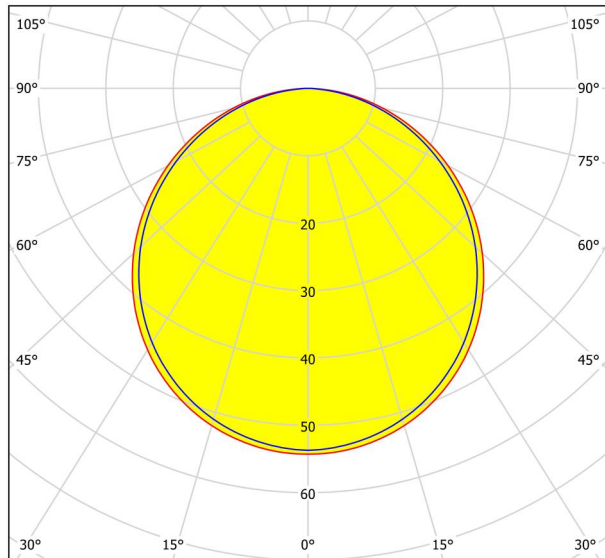

99135 FUEVA 5

THE FUNCTIONAL GUARANTEE ONLY APPLIES TO THE USE OF THE PRODUCTS IN THE PRIVATE SECTOR AND NOT TO PRODUCTS THAT ARE USED COMMERCIALY (E.G. IN RESTAURANTS, HOTELS, RESORTS), ON A COMMUNAL LEVEL OR IN GENERAL AREAS OF MULTI-PARTY HOUSES.