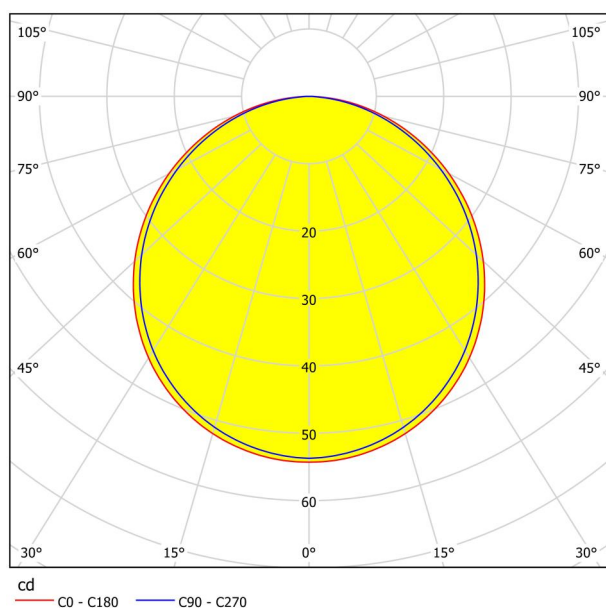

Technical Information

Protection Degree	IP20
Protection Class	2
Mains Voltage	220-240V,50/60Hz
Operation Voltage	220-240V,50/60Hz
Dimmable	No
Watt 1	2,7

Illuminant 1

Number of Lamp socket / Light source 1	3
Lamp socket 1	LED
Illuminant type 1	LED
Illuminant 1	Inclusive
Lumen each Lamp socket / Light source 1	330
Kelvin 1	3000
Light colour 1	WARM WHITE
Energy efficiency class (EEI)	E
Dimmable	No
Info changeability□light source/driver	LED + driver can be exchanged by a specialist