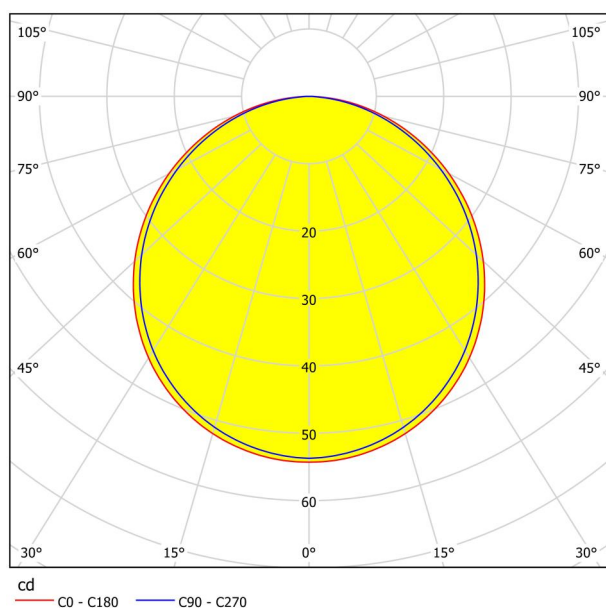

Technical Information

Protection Degree	IP20
Protection Class	2
Mains Voltage	220-240V,50/60Hz
Operation Voltage	220-240V,50/60Hz
Dimmable	No
Watt 1	2,7

Illuminant 1

Number of Lamp socket / Light source 1	1
Lamp socket 1	LED
Illuminant type 1	LED
Illuminant 1	Inclusive
Lumen each Lamp socket / Light source 1	330
Kelvin 1	3000
Light colour 1	WARM WHITE
Energy efficiency class (EEI)	E
Dimmable	No
Info changeability□light source/driver	LED + driver can be exchanged by a specialist