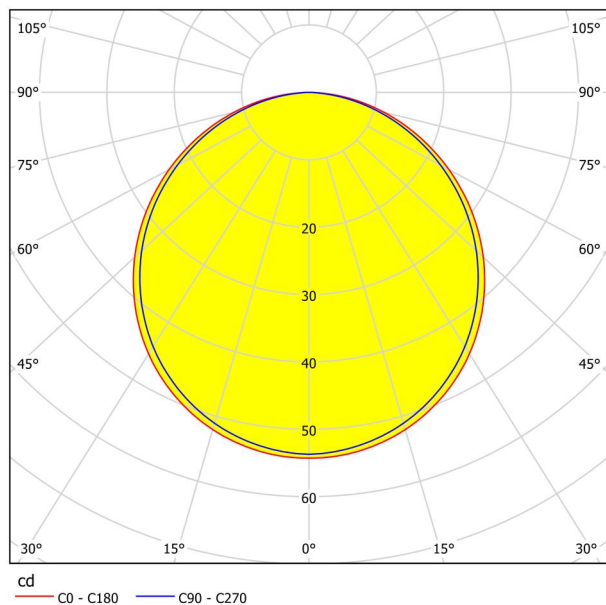

Technical Information

Protection Degree	IP20
Protection Class	2
Mains Voltage	220-240V,50/60Hz
Operation Voltage	220-240V,50/60Hz
Dimmable	No
Watt 1	2,7

Illuminant 1

Number of Lamp socket / Light source 1	1
Lamp socket 1	LED
Illuminant type 1	LED
Illuminant 1	Inclusive
Energy efficiency class (EEI)	E
Dimmable	No
Info changeability□light source/driver	LED + driver can be exchanged by a specialist

1 x
2,7 W

Ø 75

THE FUNCTIONAL GUARANTEE ONLY APPLIES TO THE USE OF THE PRODUCTS IN THE PRIVATE SECTOR AND NOT TO PRODUCTS