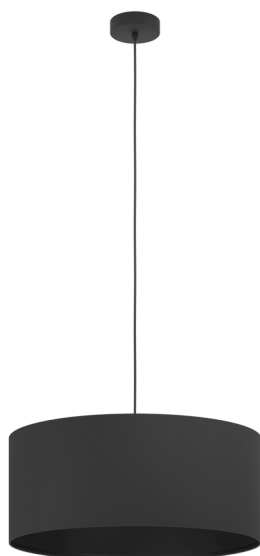

# 99043 MASERLO 1

## General Information

Material number	99043
Type	pendant light
Product segment	Indoor
Theme	fabric-conzept

## Dimensions

Article Height (in mm/in)	1100
Article Diameter (in mm/in)	530
Net Weight (in kg)	0.97
Canopy Height (in mm/in)	25
Canopy Diameter (in mm/in)	105

## Material & Colour

Enclosure Material	steel
Enclosure Colour	black
Cable Colour	black
Glass/Shade Material	fabric
Glass/Shade Colour	black