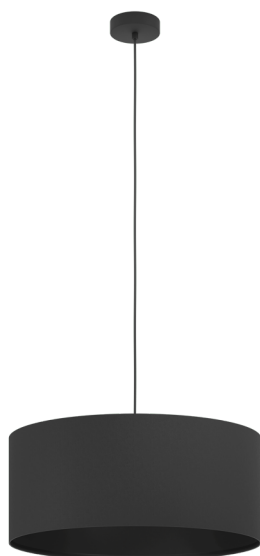

99043 MASERLO 1

General Information

Material number	99043
Type	pendant light
Product segment	Indoor
Theme	fabric-conzept

Dimensions

Article Height (in mm/in)	1100
Article Diameter (in mm/in)	530
Net Weight (in kg)	0.97
Canopy Height (in mm/in)	25
Canopy Diameter (in mm/in)	105

Material & Colour

Enclosure Material	steel
Enclosure Colour	black
Cable Colour	black
Glass/Shade Material	fabric
Glass/Shade Colour	black

Functionality

Switch Type	without switch
Battery	No

Technical Information