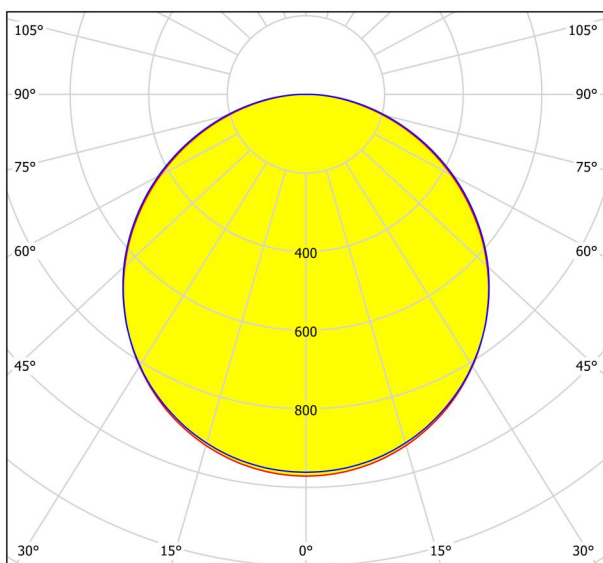

General Information

Material number	99039
Type	ceiling light
Product segment	Indoor
Theme	sonstige / nicht zuordenbar
Energy efficiency class (EEI)	E

Dimensions

Article Height (in mm/in)	60
Article Width (in mm/in)	595
Article Length (in mm/in)	595
Net Weight (in kg)	3.16

1 x 32,5 W
1 x 4000 lm

cd
— C0 - C180 — C90 - C270

Technical changes reserved