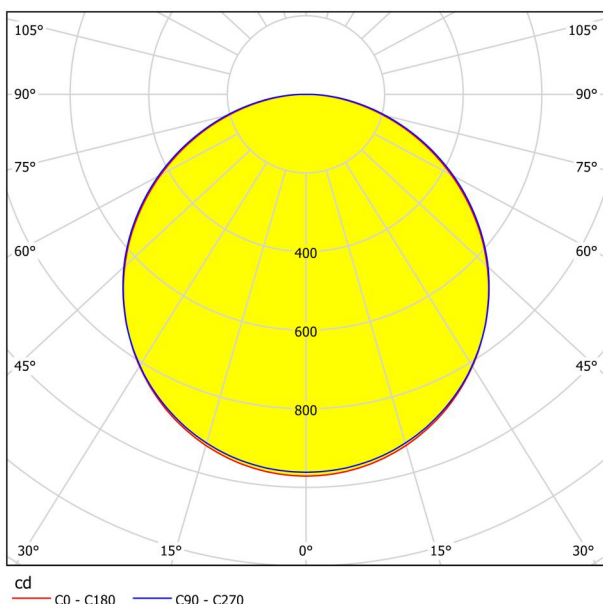

General Information

Material number	99039
Type	ceiling light
Product segment	Indoor
Theme	sonstige / nicht zuordenbar
Energy efficiency class (EEI)	E

Dimensions

Article Height (in mm/in)	60
Article Width (in mm/in)	595
Article Length (in mm/in)	595
Net Weight (in kg)	3.16

1 x
32,5
W

Technical changes reserved

2/2

Contact | Support
eglo.com/en/eglo-worldwide