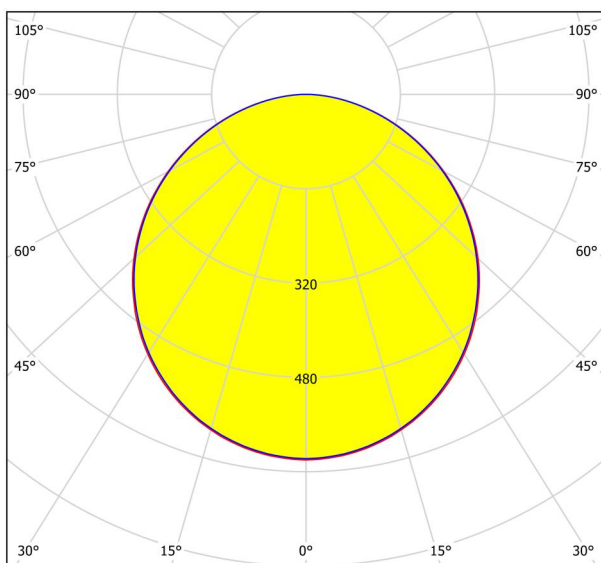

Technical Information

Protection Degree	IP20
Protection Class	1
Mains Voltage	220-240V,50/60Hz
Dimmable	No
Watt 1	22,2
Max.Watt incl.transformer/driver	24W

Illuminant 1

Number of Lamp socket / Light source 1	1
Lamp socket 1	LED
Illuminant type 1	LED
Illuminant 1	Inclusive
Lumen each Lamp socket / Light source 1	2650
Kelvin 1	4000
Light colour 1	WHITE
Energy efficiency class (EEI)	E
Dimmable	No
Info changeability□light source/driver	LED + driver can be exchanged by a specialist

1 x 22,2 W
1 x 2650 lm

cd
— C0 - C180 — C90 - C270

Technical changes reserved