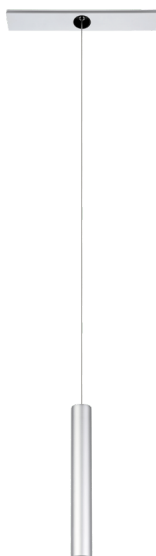

98813 TP PENDANT LIGHT

General Information

Material number	98813
Type	pendant light
Product segment	Indoor
Theme	sonstige / nicht zuordenbar
Energy efficiency class (EEI)	E

Dimensions

Article Height (in mm/in)	2015
Article Width (in mm/in)	44
Article Length (in mm/in)	285
Article Diameter (in mm/in)	40
Net Weight (in kg)	0.43

Material & Colour

Enclosure Material	aluminium, plastic
Enclosure Colour	anodised aluminium
Cable Colour	transparent

Functionality

Switch Type	without switch
Function	LED not replaceable
Battery	No

98813

TP PENDANT LIGHT

Technical Information

Protection Degree	IP20
Protection Class	3
Dimmable	No
max. Wattage (1)	1X8,5W

Illuminant 1

Socket Type (1)	LED
Illuminant Type (1)	LED
Illuminant incl. (1)	Inclusive
Lumen Complete	1200
Kelvin Complete	3000K
Light colour Complete	WARM WHITE
Energy efficiency class (EEI)	E
Dimmable	No
Info changeability□light source/driver	LED + driver can be exchanged by a specialist

1X8,5 W 1200l m