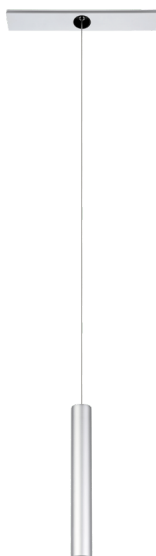

98813 TP PENDANT LIGHT

General Information

Material number	98813
Type	pendant light
Product segment	Indoor
Theme	sonstige / nicht zuordenbar
Energy efficiency class (EEI)	E

Dimensions

Article Height (in mm/in)	2015
Article Width (in mm/in)	44
Article Length (in mm/in)	285
Article Diameter (in mm/in)	40
Net Weight (in kg)	0.43

Material & Colour

Enclosure Material	aluminium, plastic
Enclosure Colour	anodised aluminium
Cable Colour	transparent

Functionality

Switch Type	without switch
Function	LED not replaceable
Battery	No

98813 TP PENDANT LIGHT