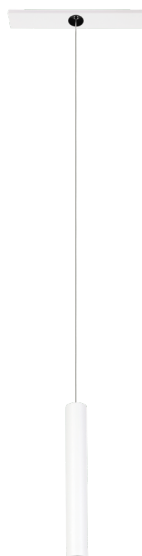

98812 TP PENDANT LIGHT

General Information

Material number	98812
Type	pendant light
Product segment	Indoor
Theme	sonstige / nicht zuordenbar
Energy efficiency class (EEI)	E

Dimensions

Article Height (in mm/in)	2015
Article Width (in mm/in)	44
Article Length (in mm/in)	285
Article Diameter (in mm/in)	40
Net Weight (in kg)	0.48

Material & Colour

Enclosure Material	aluminium, plastic
Enclosure Colour	white
Cable Colour	transparent

Functionality

Switch Type	without switch
Function	LED not replaceable
Battery	No

98812 TP PENDANT LIGHT