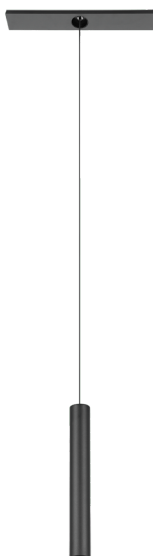

98811

TP PENDANT LIGHT

General Information

Material number	98811
Type	pendant light
Product segment	Indoor
Theme	sonstige / nicht zuordenbar
Energy efficiency class (EEI)	E

Dimensions

Article Height (in mm/in)	2015
Article Width (in mm/in)	44
Article Length (in mm/in)	285
Article Diameter (in mm/in)	40
Net Weight (in kg)	0.48

Material & Colour

Enclosure Material	aluminium, plastic
Enclosure Colour	black
Cable Colour	black

Functionality

Switch Type	without switch
Function	LED not replaceable
Battery	No

98811

TP PENDANT LIGHT

Technical Information