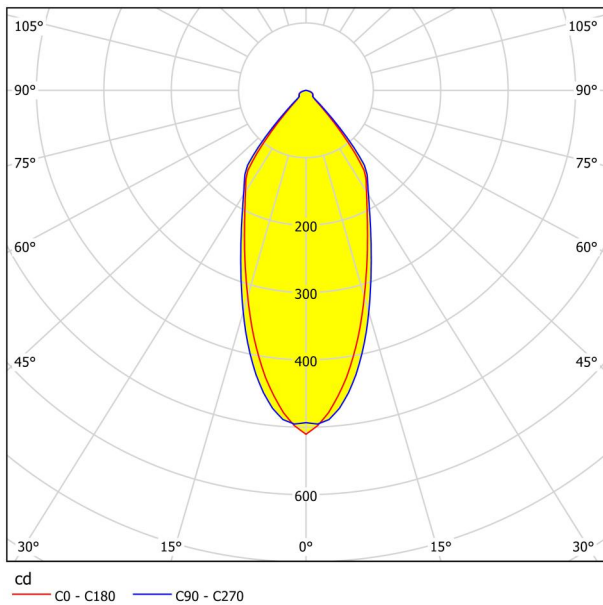

THE FUNCTIONAL GUARANTEE ONLY APPLIES TO THE USE OF THE PRODUCTS IN THE PRIVATE SECTOR AND NOT TO PRODUCTS THAT ARE USED COMMERCIALY (E.G. IN RESTAURANTS, HOTELS, RESORTS), ON A COMMUNAL LEVEL OR IN GENERAL AREAS OF MULTI-PARTY HOUSES.