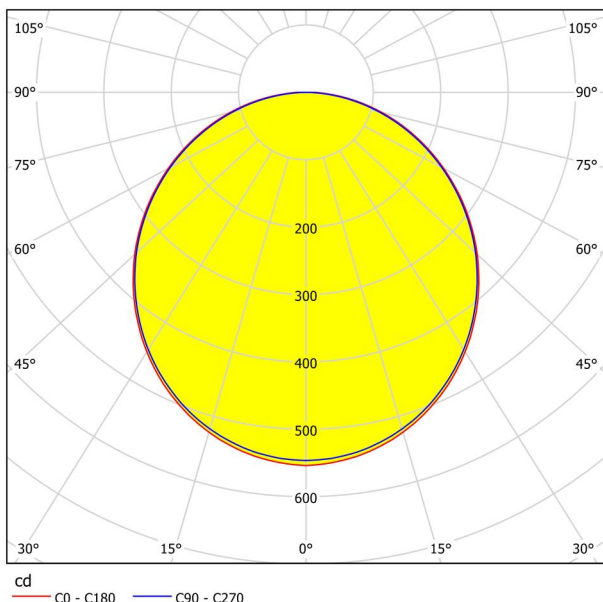

Technical Information

Protection Degree	IP20
Protection Class	2
Mains Voltage	220-240V,50/60Hz
Dimmable	No
Watt 1	19

Illuminant 1

Number of Lamp socket / Light source 1 1

Lamp socket 1	LED
Illuminant type 1	LED
Illuminant 1	Inclusive
Energy efficiency class (EEI)	D
Dimmable	No
Info changeability□light source/driver	LED + driver can be exchanged by a specialist

1 x 19
W

Technical changes reserved

2/2

Contact | Support
eglo.com/en/eglo-worldwide