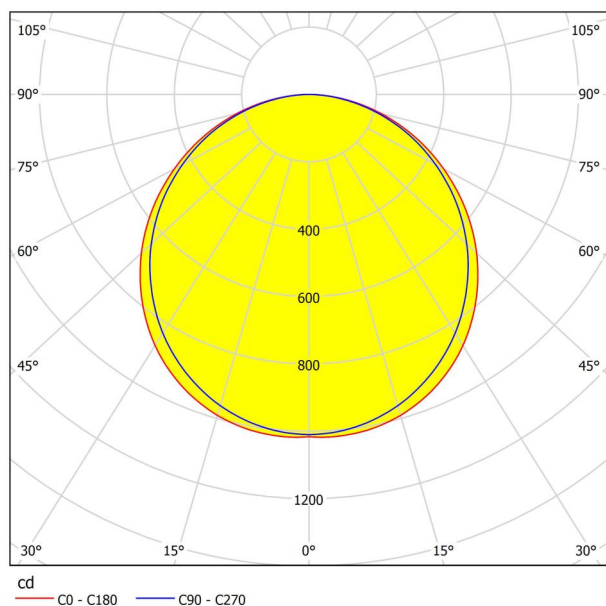

Technical Information

Protection Degree	IP20
Protection Class	2
Mains Voltage	220-240V,50/60Hz
Dimmable	No
Watt 1	33

Illuminant 1

Number of Lamp socket / Light source 1 1

Lamp socket 1	LED
Illuminant type 1	LED
Illuminant 1	Inclusive
Lumen each Lamp socket / Light source 1	4250

Kelvin 1	3000
Light colour 1	WARM WHITE
Energy efficiency class (EEI)	E
Dimmable	No
Info changeability□light source/driver	LED + driver can be exchanged by a specialist

1 x 33
W

Technical changes reserved