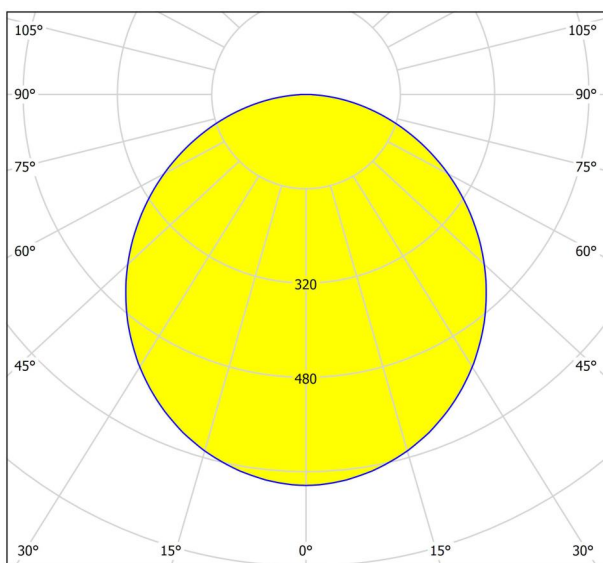

General Information

Material number	98476
Type	ceiling light
Product segment	Indoor
Theme	sonstige / nicht zuordenbar
Energy efficiency class (EEI)	E

Dimensions

Article Height (in mm/in)	60
Article Width (in mm/in)	450
Article Length (in mm/in)	450
Net Weight (in kg)	2.82

Material & Colour

Enclosure Material	steel
Enclosure Colour	white
Glass/Shade Material	plastic
Glass/Shade Colour	satin finish

Functionality

Switch Type	without switch
Battery	No

Technical Information

Protection Degree	IP20
Protection Class	2
Mains Voltage	220-240V,50/60Hz
Dimmable	No
Watt 1	20
Max.Watt incl.transformer/driver	24W

1 x 20 W 1 x 2650 lm

cd
— C0 - C180 — C90 - C270

Technical changes reserved