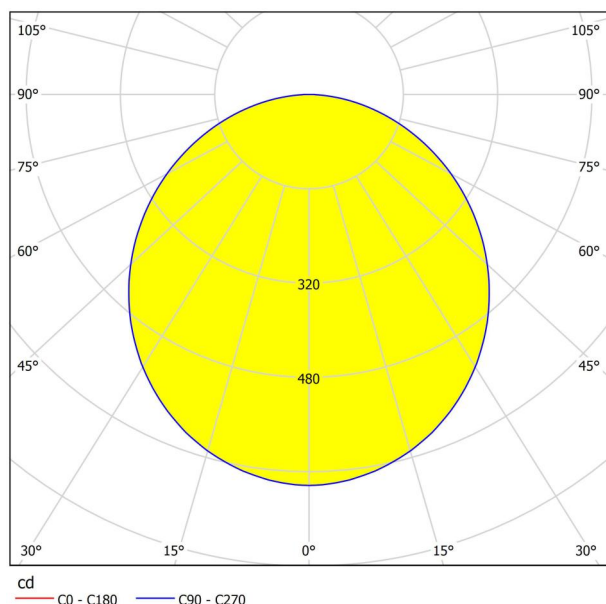

Technical Information

Protection Degree	IP20
Protection Class	2
Mains Voltage	220-240V,50/60Hz
Dimmable	No
Watt 1	20

Illuminant 1

Number of Lamp socket / Light source 1 1

Lamp socket 1	LED
Illuminant type 1	LED
Illuminant 1	Inclusive
Energy efficiency class (EEI)	E
Dimmable	No
Info changeability□light source/driver	LED + driver can be exchanged by a specialist

1 x 20
W

Technical changes reserved

2/2

Contact | Support
eglo.com/en/eglo-worldwide