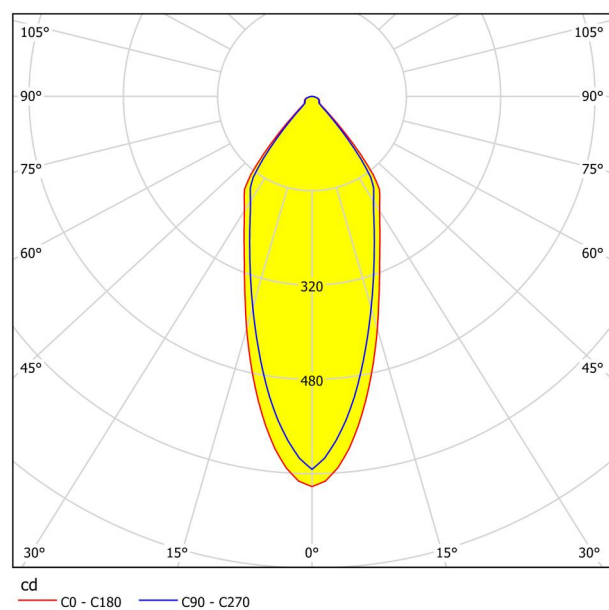

Compatible Dimmers

NR.06: 5TC8 256 - SIEMENS	1
NR.07: 2262 00 - GIRA	1
NR.08: 2873 - BERKER	1
NR.11: 5TC8 284 - SIEMENS	1
NR.12: 2247 U - BUSCH-JAEGER	1
NR.19: 7759 03 ADW-ETL4 - LEGRAND	1
Nr.20: 6523 U - BUSCH-JAEGER	1
Nr.21: 32E450UDM - CLIPSAL	1
Nr.22: Cat 400T - LEGRAND	1
Nr.24: 6524 U - BUSCH-JAEGER	1
Nr.25: 225 NV DE - JUNG	1
Nr.28: 8542 12 00 - BERKER	1
Nr.29: 5TC8 263 - SIEMENS	1
Nr.31: 5TC8211-0 - SIEMENS	1
Nr.32: System 2000 2385 00 - GIRA	1
Nr.33: ETD U2 - SCHALK	1
Nr.34: EUD61NPN-UC - ELTAKO	1