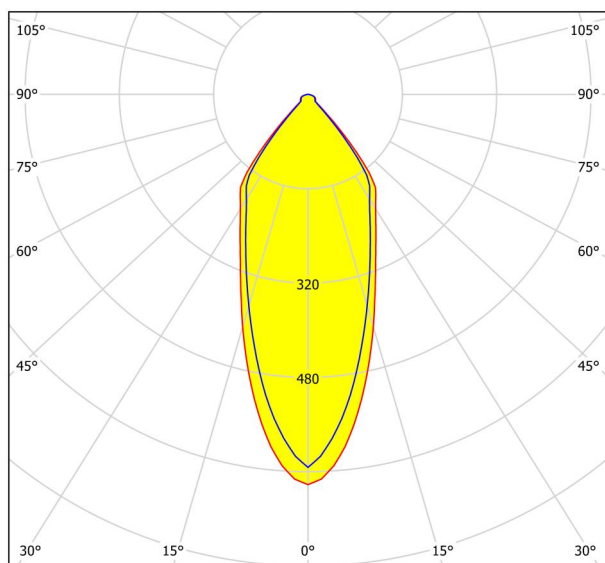

## Dimensions

Article Height (in mm/in)	42
Article Width (in mm/in)	88
Article Length (in mm/in)	88
Installation Depth (in mm/in)	50
Cutout (in mm/in)	68
Net Weight (in kg)	0.14

Nr.33: ETD U2 - SCHALK

Nr.34: EUD61NPN-UC - ELTAKO

Nr.36: 6523 UJGL-214P - ABB

Nr.37: VD100 - VADSBO

1 x 6  
W

1 x  
450  
lm

Ø 68

cd  
— C0 - C180 — C90 - C270