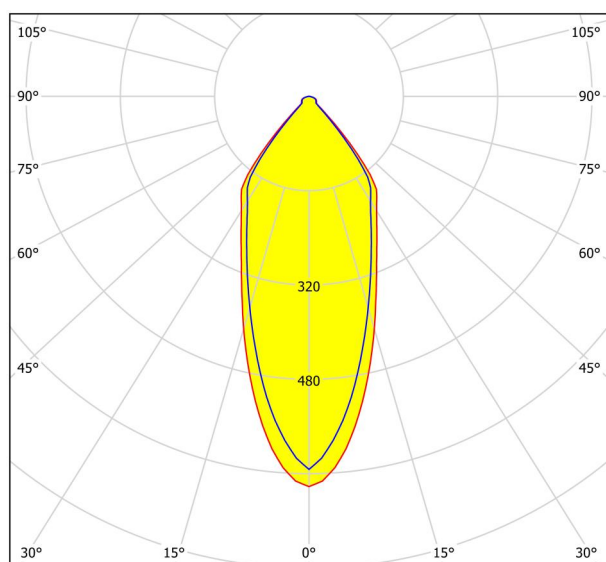

Compatible Dimmers

NR.06: 5TC8 256 - SIEMENS	1
NR.07: 2262 00 - GIRA	1
NR.08: 2873 - BERKER	1
NR.11: 5TC8 284 - SIEMENS	1
NR.12: 2247 U - BUSCH-JAEGER	1
NR.19: 7759 03 ADW-ETL4 - LEGRAND	1
Nr.20: 6523 U - BUSCH-JAEGER	1
Nr.21: 32E450UDM - CLIPSAL	1
Nr.22: Cat 400T - LEGRAND	1
Nr.24: 6524 U - BUSCH-JAEGER	1
Nr.25: 225 NV DE - JUNG	1
Nr.28: 8542 12 00 - BERKER	1
Nr.29: 5TC8 263 - SIEMENS	1
Nr.31: 5TC8211-0 - SIEMENS	1
Nr.32: System 2000 2385 00 - GIRA	1
Nr.33: ETD U2 - SCHALK	1
Nr.34: EUD61NPN-UC - ELTAKO	1

LED	neutral WHITE					
1 x 6 W	1 x 450 lm		Ø 68		INCL.	RECESSED

cd
— C0 - C180 — C90 - C270