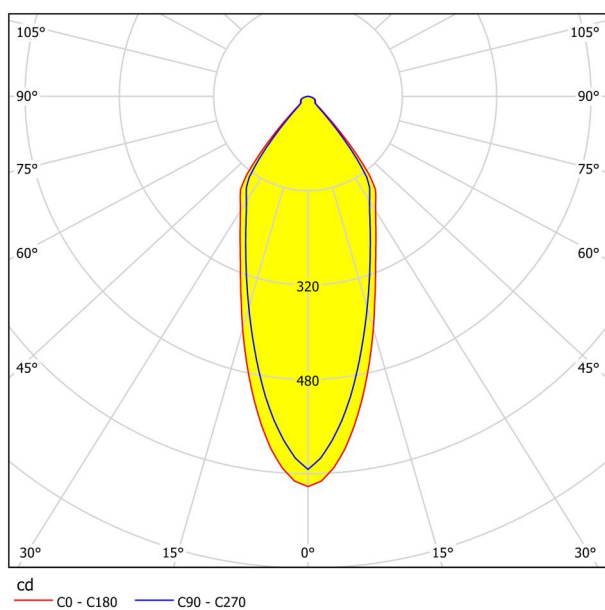

Compatible Dimmers

NR.06: 5TC8 256 - SIEMENS	1
NR.07: 2262 00 - GIRA	1
NR.08: 2873 - BERKER	1
NR.11: 5TC8 284 - SIEMENS	1
NR.12: 2247 U - BUSCH-JAEGER	1
NR.19: 7759 03 ADW-ETL4 - LEGRAND	1
Nr.20: 6523 U - BUSCH-JAEGER	1
Nr.21: 32E450UDM - CLIPSAL	1
Nr.22: Cat 400T - LEGRAND	1
Nr.24: 6524 U - BUSCH-JAEGER	1
Nr.25: 225 NV DE - JUNG	1
Nr.28: 8542 12 00 - BERKER	1
Nr.29: 5TC8 263 - SIEMENS	1
Nr.31: 5TC8211-0 - SIEMENS	1
Nr.32: System 2000 2385 00 - GIRA	1
Nr.33: ETD U2 - SCHALK	1
Nr.34: EUD61NPN-UC - ELTAKO	1