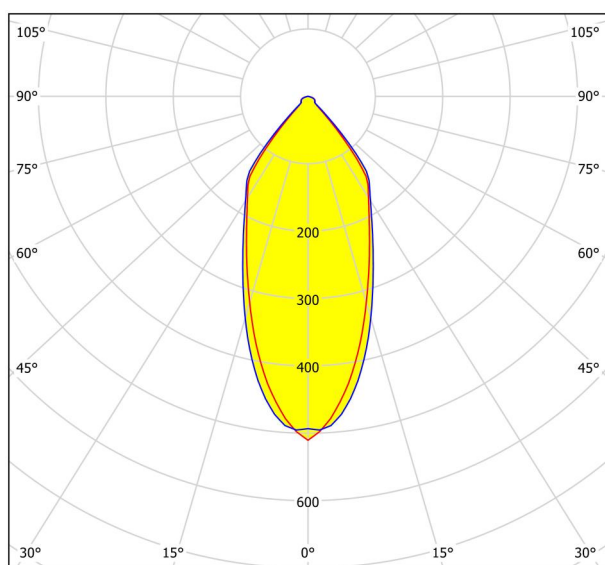

Compatible Dimmers

NR.06: 5TC8 256 - SIEMENS

NR.07: 2262 00 - GIRA

NR.08: 2873 - BERKER

NR.11: 5TC8 284 - SIEMENS

NR.12: 2247 U - BUSCH-JAEGER

NR.19: 7759 03 ADW-ETL4 - LEGRAND

Nr.20: 6523 U - BUSCH-JAEGER

Nr.21: 32E450UDM - CLIPSAL

Nr.22: Cat 400T - LEGRAND

Nr.24: 6524 U - BUSCH-JAEGER

Nr.25: 225 NV DE - JUNG

Nr.28: 8542 12 00 - BERKER

Nr.29: 5TC8 263 - SIEMENS

Nr.31: 5TC8211-0 - SIEMENS

Nr.32: System 2000 2385 00 - GIRA

Nr.33: ETD U2 - SCHALK

Nr.34: EUD61NPN-UC - ELTAKO

Nr.36: 6523 UJGL-214P - ABB

Nr.37: VD100 - VADSBO

1 x 6
W

Ø 68

cd
— C0 - C180 — C90 - C270