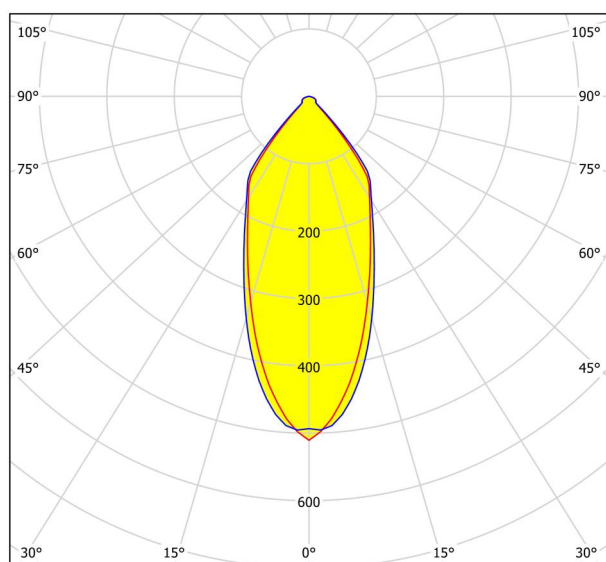

Compatible Dimmers

NR.06: 5TC8 256 - SIEMENS	1
NR.07: 2262 00 - GIRA	1
NR.08: 2873 - BERKER	1
NR.11: 5TC8 284 - SIEMENS	1
NR.12: 2247 U - BUSCH-JAEGER	1
NR.19: 7759 03 ADW-ETL4 - LEGRAND	1
Nr.20: 6523 U - BUSCH-JAEGER	1
Nr.21: 32E450UDM - CLIPSAL	1
Nr.22: Cat 400T - LEGRAND	1
Nr.24: 6524 U - BUSCH-JAEGER	1
Nr.25: 225 NV DE - JUNG	1
Nr.28: 8542 12 00 - BERKER	1
Nr.29: 5TC8 263 - SIEMENS	1
Nr.31: 5TC8211-0 - SIEMENS	1
Nr.32: System 2000 2385 00 - GIRA	1
Nr.33: ETD U2 - SCHALK	1
Nr.34: EUD61NPN-UC - ELTAKO	1

cd
— C0 - C180 — C90 - C270