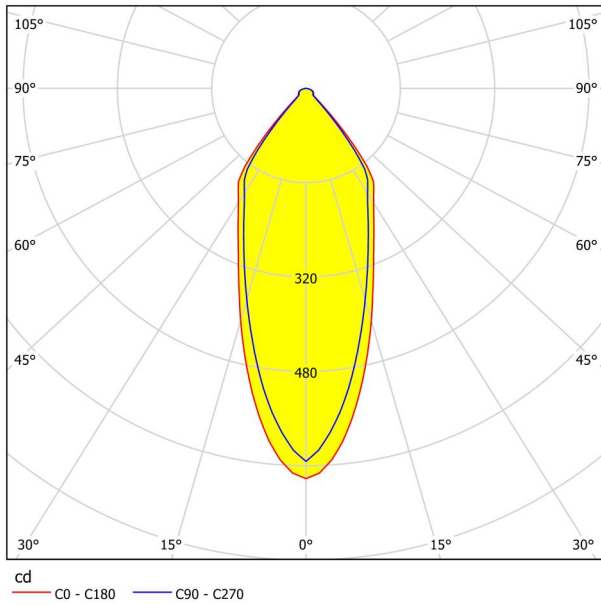

THE FUNCTIONAL GUARANTEE ONLY APPLIES TO THE USE OF THE PRODUCTS IN THE PRIVATE SECTOR AND NOT TO PRODUCTS THAT ARE USED COMMERCIALY (E.G. IN RESTAURANTS, HOTELS, RESORTS), ON A COMMUNAL LEVEL OR IN GENERAL AREAS OF MULTI-PARTY HOUSES.