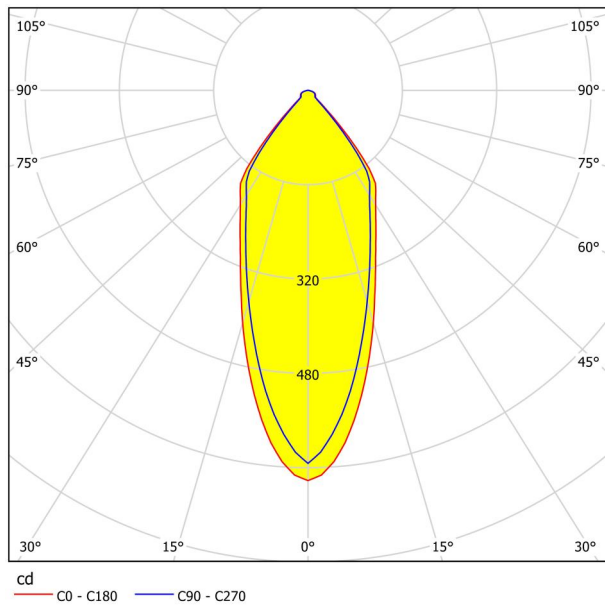

THE FUNCTIONAL GUARANTEE ONLY APPLIES TO THE USE OF THE PRODUCTS IN THE PRIVATE SECTOR AND NOT TO PRODUCTS THAT ARE USED COMMERCIALY (E.G. IN RESTAURANTS, HOTELS, RESORTS), ON A COMMUNAL LEVEL OR IN GENERAL AREAS OF MULTI-PARTY HOUSES.